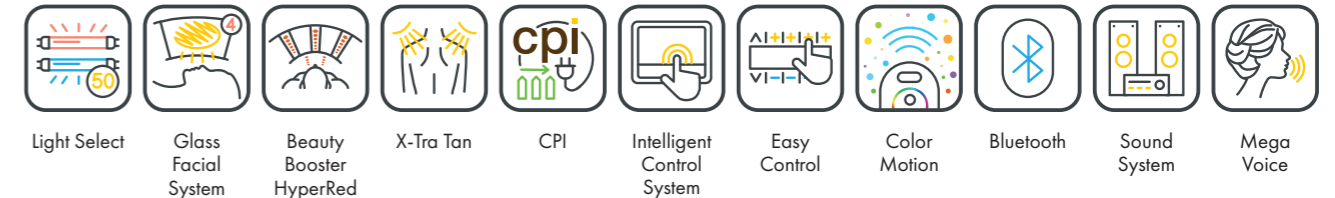

Colors are available for all UV-configurations

UNIT DIMENSIONS

Closed (length x width x height)
2.384 mm x 1.430 mm x 1.713 mm

Open (length x width x height)
2.384 mm x 1.430 mm x 2.087 mm

COLOR

STANDARD

STANDARD