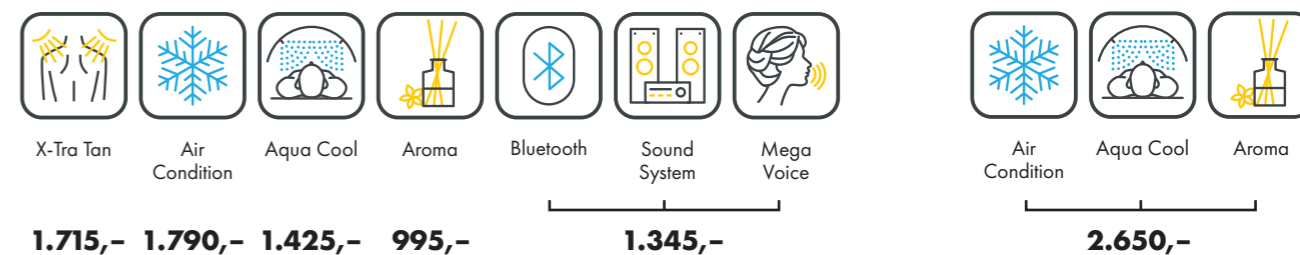

Nominal power min. 13,2 kW / max. 14,6 kW (with AC)

Colors are available for all UV-configurations

UNIT DIMENSIONS

Closed (length x width x height)
2.397 mm x 1.502 mm x 1.597 mm

Open (length x width x height)
2.397 mm x 1.502 mm x 1.998 mm

6700 ALPHA

UV COMPONENTS AND PERFORMANCE

Price excl. VAT in Euro

		electronic Power	cpu energy
6700 alpha	SUPER (100W/120W)	31.295,-	32.735,-
	SUPER POWER (160W/120W)	32.535,-	33.915,-
	ULTRA POWER (160W/180W)	34.075,-	35.455,-
Canopy	26 x pureSunlight lamps (180 cm) 4 x pureFacials		max. 160 W max. 500 W
Bench	20 x pureSunlight lamps (190 cm)		max. 180 W
Nominal power	SUPER	11 kW (with AC)	
	SUPER POWER	13 kW (with AC)	
	ULTRA POWER	14 kW (with AC)	

UNIT DIMENSIONS

Closed (length x width x height)
2.384 mm x 1.430 mm x 1.534 mm

Open (length x width x height)
2.384 mm x 1.430 mm x 1.942 mm

STANDARD

OPTIONAL FEATURES

SOUND SYSTEM

POWER PACKAGE

ACCESSOIRES