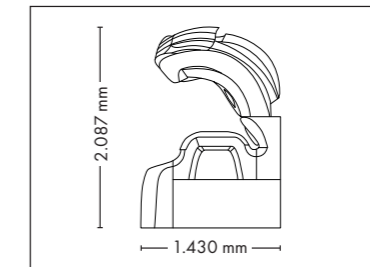

Nominal power min. 11,1 kW / max. 12,5 kW (with AC)

FULLY EQUIPED

UNIT DIMENSIONS

Closed (length x width x height)
2.397 mm x 1.502 mm x 1.597 mm

Open (length x width x height)
2.397 mm x 1.502 mm x 1.998 mm

Nominal power min. 13,2 kW / max. 14,6 kW (with AC)

Colors are available for all UV-configurations

UNIT DIMENSIONS

Closed (length x width x height)
2.397 mm x 1.502 mm x 1.597 mm

Open (length x width x height)
2.397 mm x 1.502 mm x 1.998 mm

Colors are available for all UV-configurations

UNIT DIMENSIONS

Closed (length x width x height)
2.384 mm x 1.430 mm x 1.713 mm

Open (length x width x height)
2.384 mm x 1.430 mm x 2.087 mm

COLOR

STANDARD

STANDARD