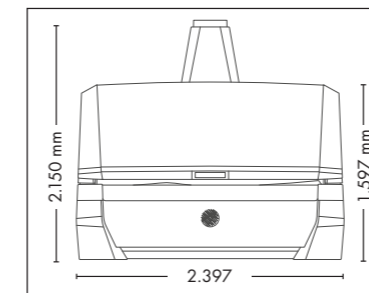

P9S smartSun

Canopy	26 x smartSunlight lamps (170 cm)	max. 200 W
	4 x SunSphere Facials	max. 120 W
	2 x SunSphere Shoulders	max. 20 W
	40 x Beauty Booster HyperRed (décolleté, legs)	
Bench	24 x smartSunlight lamps (190 cm)	max. 200 W

Nominal power min. 11,1 kW / max. 12,5 kW (with AC)

FULLY EQUIPED

UNIT DIMENSIONS

Closed (length x width x height)
2.397 mm x 1.502 mm x 1.597 mm

Open (length x width x height)
2.397 mm x 1.502 mm x 1.998 mm

Nominal power min. 13,2 kW / max. 14,6 kW (with AC)

Colors are available for all UV-configurations

UNIT DIMENSIONS

Closed (length x width x height)
2.397 mm x 1.502 mm x 1.597 mm

Open (length x width x height)
2.397 mm x 1.502 mm x 1.998 mm