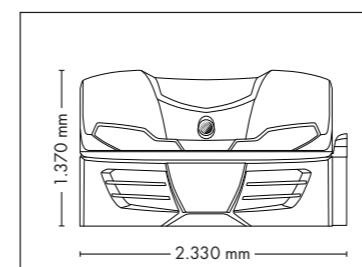

FULLY EQUIPED

UNIT DIMENSIONS

Closed (length x width x height)
2.384 mm x 1.603 mm x 1.539 mm

Open (length x width x height)
2.384 mm x 1.431 mm x 2.038 mm

STANDARD

OPTIONAL FEATURES

1.625,- 2.475,- 420,-

WELLNESS PACKAGE

UNIT DIMENSIONS

Closed (length x width x height)
2.384 mm x 1.430 mm x 1.534 mm

Open (length x width x height)
2.384 mm x 1.430 mm x 1.942 mm

STANDARD

OPTIONAL FEATURES

SOUND SYSTEM

POWER PACKAGE

ACCESSOIRES

UNIT DIMENSIONS

Closed (length x width x height)
2.330 mm x 1.610 mm x 1.480 mm

Open (length x width x height)
2.330 mm x 1.440 mm x 1.800 mm

COLOR

STANDARD

OPTIONAL FEATURES

1.290,- **1.790,-** **1.425,-** **995,-**
30 x (face, décolleté)

4800

UNIT DIMENSIONS

Closed (length x width x height)
2.330 mm x 1.580 mm x 1.370 mm

Open (length x width x height)
2.330 mm x 1.440 mm x 1.710 mm

STANDARD

OPTIONAL FEATURES

1.790,- 1.425,- 995,-

SOUND SYSTEM