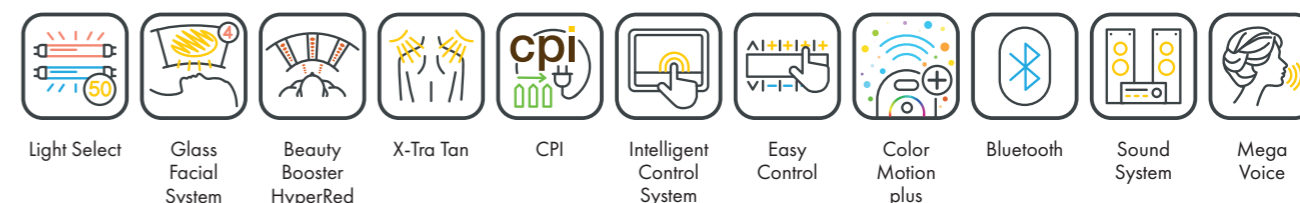

STANDARD

STANDARD

ACCESSOIRES

Price excl. VAT in Euro

• Exhaust air duct	440,-
• Exhaust air hose (Ø 300 mm, white, length 3 m, 2 hose clamps)	145,-
• Thermostatic cabin temperature controlling	280,-
• megaTimer	350,-