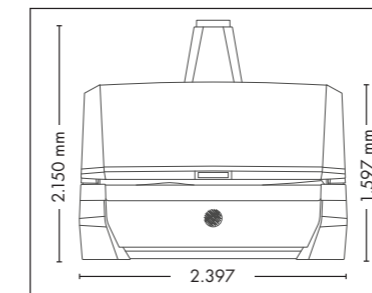

Nominal power min. 11,1 kW / max. 12,5 kW (with AC)

FULLY EQUIPED

UNIT DIMENSIONS

Closed (length x width x height)
2.397 mm x 1.502 mm x 1.597 mm

Open (length x width x height)
2.397 mm x 1.502 mm x 1.998 mm

Nominal power min. 13,2 kW / max. 14,6 kW (with AC)

Colors are available for all UV-configurations

UNIT DIMENSIONS

Closed (length x width x height)
2.397 mm x 1.502 mm x 1.597 mm

Open (length x width x height)
2.397 mm x 1.502 mm x 1.998 mm