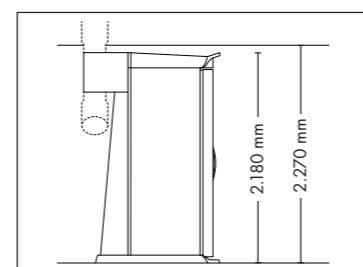

UNIT DIMENSIONS

Closed (length x width x height)
2.384 mm x 1.430 mm x 1.534 mm

Open (length x width x height)
2.384 mm x 1.430 mm x 1.942 mm

STANDARD

OPTIONAL FEATURES

SOUND SYSTEM

POWER PACKAGE

ACCESSOIRES

UNIT DIMENSIONS

Closed (length x width x height)
2.330 mm x 1.610 mm x 1.480 mm

Open (length x width x height)
2.330 mm x 1.440 mm x 1.800 mm

COLOR

STANDARD

OPTIONAL FEATURES

1.290,- **1.790,-** **1.425,-** **995,-**
30 x (face, décolleté)

17.285,-

Lamps 52 x pureSunlight lamps (190 cm)
Nominal power 11 kW

180 W

UNIT DIMENSIONS

Closed (length x width x height)
1.400 mm x 1.405 mm x 2.180 mm

Open (length x width x height)
1.400 mm x 1.963 mm x 2.180 mm

SOLARIUM - TOWER

UNIT DIMENSIONS

Closed (length x width x height)
1.400 mm x 1.405 mm x 2.180 mm

Open (length x width x height)
1.400 mm x 1.963 mm x 2.180 mm

COLOR

STANDARD

OPTIONAL FEATURES

5.595,- 1.065,-