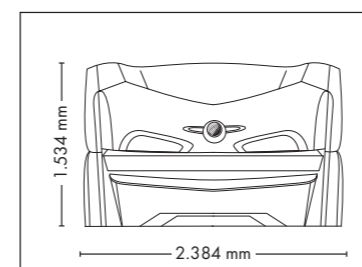

Nominal power min. 11,1 kW / max. 12,5 kW (with AC)

FULLY EQUIPED

UNIT DIMENSIONS

Closed (length x width x height)
2.397 mm x 1.502 mm x 1.597 mm

Open (length x width x height)
2.397 mm x 1.502 mm x 1.998 mm

Nominal power min. 13,2 kW / max. 14,6 kW (with AC)

Colors are available for all UV-configurations

UNIT DIMENSIONS

Closed (length x width x height)
2.397 mm x 1.502 mm x 1.597 mm

Open (length x width x height)
2.397 mm x 1.502 mm x 1.998 mm

6900 ALPHA EXTRASUN

FULLY EQUIPED

UNIT DIMENSIONS

Closed (length x width x height)
2.384 mm x 1.430 mm x 1.534 mm

Open (length x width x height)
2.384 mm x 1.430 mm x 1.942 mm

STANDARD

UV COMPONENTS AND PERFORMANCE

6800 ALPHA SMARTSUN

UNIT DIMENSIONS

Closed (length x width x height)
2.384 mm x 1.430 mm x 1.534 mm

Open (length x width x height)
2.384 mm x 1.430 mm x 1.942 mm

STANDARD

UV COMPONENTS AND PERFORMANCE

Price excl. VAT in Euro