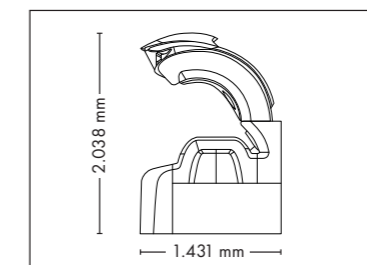

Nominal power min. 11,1 kW / max. 12,5 kW (with AC)

FULLY EQUIPED

UNIT DIMENSIONS

Closed (length x width x height)
2.397 mm x 1.502 mm x 1.597 mm

Open (length x width x height)
2.397 mm x 1.502 mm x 1.998 mm

Nominal power min. 13,2 kW / max. 14,6 kW (with AC)

Colors are available for all UV-configurations

UNIT DIMENSIONS

Closed (length x width x height)
2.397 mm x 1.502 mm x 1.597 mm

Open (length x width x height)
2.397 mm x 1.502 mm x 1.998 mm

UNIT DIMENSIONS

Closed (length x width x height)
2.384 mm x 1.603 mm x 1.539 mm

Open (length x width x height)
2.384 mm x 1.431 mm x 2.038 mm

STANDARD

STANDARD

ACCESSOIRES

Price excl. VAT in Euro

• Exhaust air duct	440,-
• Exhaust air hose (Ø 300 mm, white, length 3 m, 2 hose clamps)	145,-
• Thermostatic cabin temperature controlling	280,-
• megaTimer	350,-

FULLY EQUIPED

UNIT DIMENSIONS

Closed (length x width x height)
2.384 mm x 1.603 mm x 1.539 mm

Open (length x width x height)
2.384 mm x 1.431 mm x 2.038 mm

STANDARD

OPTIONAL FEATURES

1.625,- 2.475,- 420,-

WELLNESS PACKAGE