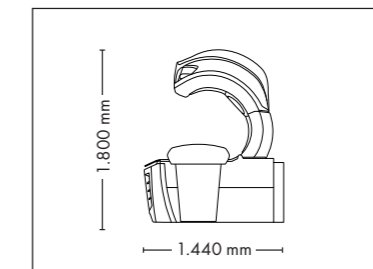

Nominal power min. 13,2 kW / max. 14,6 kW (with AC)

Colors are available for all UV-configurations

UNIT DIMENSIONS

Closed (length x width x height)
2.397 mm x 1.502 mm x 1.597 mm

Open (length x width x height)
2.397 mm x 1.502 mm x 1.998 mm

FULLY EQUIPED

UNIT DIMENSIONS

Closed (length x width x height)
2.384 mm x 1.603 mm x 1.539 mm

Open (length x width x height)
2.384 mm x 1.431 mm x 2.038 mm

STANDARD

OPTIONAL FEATURES

1.625,- 2.475,- 420,-

WELLNESS PACKAGE

UNIT DIMENSIONS

Closed (length x width x height)
2.384 mm x 1.430 mm x 1.534 mm

Open (length x width x height)
2.384 mm x 1.430 mm x 1.942 mm

STANDARD

OPTIONAL FEATURES

SOUND SYSTEM

POWER PACKAGE

ACCESSOIRES

UNIT DIMENSIONS

Closed (length x width x height)
2.330 mm x 1.610 mm x 1.480 mm

Open (length x width x height)
2.330 mm x 1.440 mm x 1.800 mm

COLOR

STANDARD

OPTIONAL FEATURES

1.290,- **1.790,-** **1.425,-** **995,-**
30 x (face, décolleté)