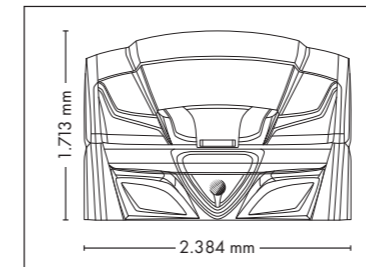

Nominal power min. 11,1 kW / max. 12,5 kW (with AC)

FULLY EQUIPED

UNIT DIMENSIONS

Closed (length x width x height)
2.397 mm x 1.502 mm x 1.597 mm

Open (length x width x height)
2.397 mm x 1.502 mm x 1.998 mm

Nominal power min. 13,2 kW / max. 14,6 kW (with AC)

Colors are available for all UV-configurations

UNIT DIMENSIONS

Closed (length x width x height)
2.397 mm x 1.502 mm x 1.597 mm

Open (length x width x height)
2.397 mm x 1.502 mm x 1.998 mm

8000 alpha smartSun

Canopy	26 x smartSunlight lamps (180 cm)	max. 200 W
	4 x pureFacials	max. 700 W
	2 x Shoulder tanner	250 W
	70 x Beauty Booster HyperRed (face, décolleté, legs)	
Bench	24 x smartSunlight lamps (190 cm)	max. 200 W
Nominal power	min. 13,6 kW / max. 15,0 kW (with AC)	

Colors are available for all UV-configurations

UNIT DIMENSIONS

Closed (length x width x height)
2.384 mm x 1.430 mm x 1.713 mm

Open (length x width x height)
2.384 mm x 1.430 mm x 2.087 mm

COLOR

STANDARD

STANDARD