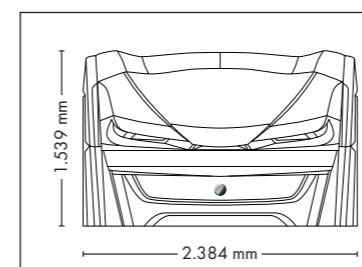

Nominal power min. 11,1 kW / max. 12,5 kW (with AC)

FULLY EQUIPED

UNIT DIMENSIONS

Closed (length x width x height)
2.397 mm x 1.502 mm x 1.597 mm

Open (length x width x height)
2.397 mm x 1.502 mm x 1.998 mm

Nominal power min. 13,2 kW / max. 14,6 kW (with AC)

Colors are available for all UV-configurations

UNIT DIMENSIONS

Closed (length x width x height)
2.397 mm x 1.502 mm x 1.597 mm

Open (length x width x height)
2.397 mm x 1.502 mm x 1.998 mm

UNIT DIMENSIONS

Closed (length x width x height)
2.384 mm x 1.603 mm x 1.539 mm

Open (length x width x height)
2.384 mm x 1.431 mm x 2.038 mm

STANDARD

STANDARD

ACCESSOIRES

Price excl. VAT in Euro

• Exhaust air duct	440,-
• Exhaust air hose (Ø 300 mm, white, length 3 m, 2 hose clamps)	145,-
• Thermostatic cabin temperature controlling	280,-
• megaTimer	350,-