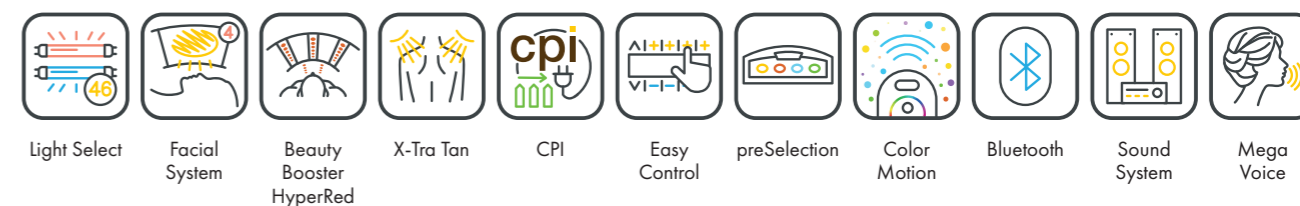

STANDARD

UV COMPONENTS AND PERFORMANCE

Price excl. VAT in Euro

6900 alpha extraSun

43.195,-

Canopy	20 x pureSunlight lamps (180 cm)	max. 200 W
	6 x extraSunlight lamps (180 cm)	max. 200 W
	4 x pureFacials	max. 500 W
	2 x Shoulder tanner	250 W
	40 x Beauty Booster HyperRed (face, décolleté)	
Bench	20 x pureSunlight lamps (190 cm)	max. 200 W
Nominal power	14 kW (with AC)	

OPTIONAL FEATURES

1.790,- 1.425,- 995,-

POWER PACKAGE

2.650,-

ACCESSOIRES

Price excl. VAT in Euro

- Exhaust air duct	440,-
- Exhaust air hose (Ø 300 mm, white, length 3 m, 2 hose clamps)	145,-
- Thermostatic cabin temperature controlling	280,-
- megaTimer	350,-