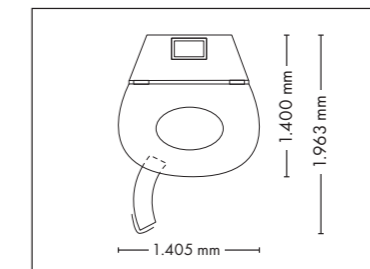

UNIT DIMENSIONS

Closed (length x width x height)
2.384 mm x 1.430 mm x 1.534 mm

Open (length x width x height)
2.384 mm x 1.430 mm x 1.942 mm

STANDARD

OPTIONAL FEATURES

SOUND SYSTEM

POWER PACKAGE

ACCESSOIRES

UNIT DIMENSIONS

Closed (length x width x height)
2.330 mm x 1.610 mm x 1.480 mm

Open (length x width x height)
2.330 mm x 1.440 mm x 1.800 mm

COLOR

STANDARD

OPTIONAL FEATURES

1.290,- **1.790,-** **1.425,-** **995,-**
30 x (face, décolleté)

UV COMPONENTS AND PERFORMANCE

Price excl. VAT in Euro

Tower hybridSun		17.385,-
Lamps	26 x pureSunlight lamps (190 cm)	180 W
	26 x smartSunlight lamps (190 cm)	180 W
Nominal power	11 kW	

UNIT DIMENSIONS

Closed (length x width x height)
1.400 mm x 1.405 mm x 2.180 mm

Open (length x width x height)
1.400 mm x 1.963 mm x 2.180 mm

STANDARD

OPTIONAL FEATURE

VibraNano

5.595,-

SOUND SYSTEM

Bluetooth

Sound System