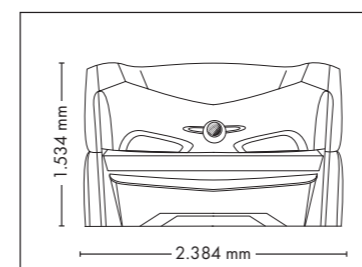

Nominal power min. 11,1 kW / max. 12,5 kW (with AC)

FULLY EQUIPED

UNIT DIMENSIONS

Closed (length x width x height)
2.397 mm x 1.502 mm x 1.597 mm

Open (length x width x height)
2.397 mm x 1.502 mm x 1.998 mm

Nominal power min. 13,2 kW / max. 14,6 kW (with AC)

Colors are available for all UV-configurations

UNIT DIMENSIONS

Closed (length x width x height)
2.397 mm x 1.502 mm x 1.597 mm

Open (length x width x height)
2.397 mm x 1.502 mm x 1.998 mm

FULLY EQUIPED

UNIT DIMENSIONS

Closed (length x width x height)
2.384 mm x 1.603 mm x 1.539 mm

Open (length x width x height)
2.384 mm x 1.431 mm x 2.038 mm

STANDARD

OPTIONAL FEATURES

1.625,- 2.475,- 420,-

WELLNESS PACKAGE

6900 ALPHA EXTRASUN

FULLY EQUIPED

UNIT DIMENSIONS

Closed (length x width x height)
2.384 mm x 1.430 mm x 1.534 mm

Open (length x width x height)
2.384 mm x 1.430 mm x 1.942 mm

STANDARD

UV COMPONENTS AND PERFORMANCE