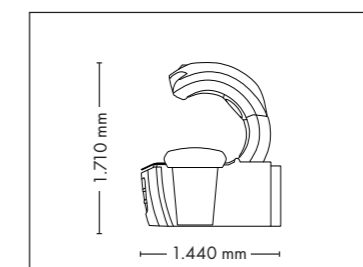

FULLY EQUIPED

UNIT DIMENSIONS

Closed (length x width x height)
2.384 mm x 1.603 mm x 1.539 mm

Open (length x width x height)
2.384 mm x 1.431 mm x 2.038 mm

STANDARD

OPTIONAL FEATURES

1.625,- 2.475,- 420,-

WELLNESS PACKAGE

UNIT DIMENSIONS

Closed (length x width x height)
2.384 mm x 1.430 mm x 1.534 mm

Open (length x width x height)
2.384 mm x 1.430 mm x 1.942 mm

STANDARD

OPTIONAL FEATURES

SOUND SYSTEM

POWER PACKAGE

ACCESSOIRES

UNIT DIMENSIONS

Closed (length x width x height)
2.330 mm x 1.610 mm x 1.480 mm

Open (length x width x height)
2.330 mm x 1.440 mm x 1.800 mm

COLOR

STANDARD

OPTIONAL FEATURES

1.290,- **1.790,-** **1.425,-** **995,-**
30 x (face, décolleté)

4800

UNIT DIMENSIONS

Closed (length x width x height)
2.330 mm x 1.580 mm x 1.370 mm

Open (length x width x height)
2.330 mm x 1.440 mm x 1.710 mm

STANDARD

OPTIONAL FEATURES

1.790,- 1.425,- 995,-

SOUND SYSTEM