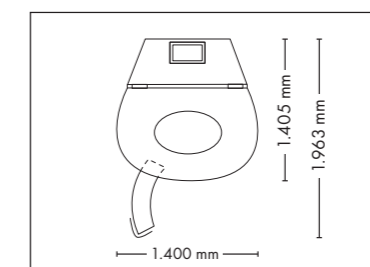

UNIT DIMENSIONS

Closed (length x width x height)
2.384 mm x 1.430 mm x 1.534 mm

Open (length x width x height)
2.384 mm x 1.430 mm x 1.942 mm

STANDARD

OPTIONAL FEATURES

SOUND SYSTEM

POWER PACKAGE

ACCESSOIRES

UNIT DIMENSIONS

Closed (length x width x height)
2.330 mm x 1.610 mm x 1.480 mm

Open (length x width x height)
2.330 mm x 1.440 mm x 1.800 mm

COLOR

STANDARD

OPTIONAL FEATURES

1.290,- **1.790,-** **1.425,-** **995,-**
30 x (face, décolleté)

17.285,-

Lamps 52 x pureSunlight lamps (190 cm)
Nominal power 11 kW

180 W

UNIT DIMENSIONS

Closed (length x width x height)
1.400 mm x 1.405 mm x 2.180 mm

Open (length x width x height)
1.400 mm x 1.963 mm x 2.180 mm