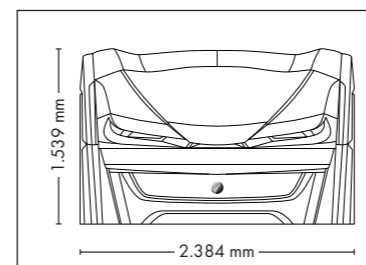

Nominal power min. 11,1 kW / max. 12,5 kW (with AC)

FULLY EQUIPED

UNIT DIMENSIONS

Closed (length x width x height)
2.397 mm x 1.502 mm x 1.597 mm

Open (length x width x height)
2.397 mm x 1.502 mm x 1.998 mm

Nominal power min. 13,2 kW / max. 14,6 kW (with AC)

Colors are available for all UV-configurations

UNIT DIMENSIONS

Closed (length x width x height)
2.397 mm x 1.502 mm x 1.597 mm

Open (length x width x height)
2.397 mm x 1.502 mm x 1.998 mm

UNIT DIMENSIONS

Closed (length x width x height)
2.384 mm x 1.603 mm x 1.539 mm

Open (length x width x height)
2.384 mm x 1.431 mm x 2.038 mm

STANDARD

STANDARD

ACCESSOIRES

Price excl. VAT in Euro

• Exhaust air duct	440,-
• Exhaust air hose (Ø 300 mm, white, length 3 m, 2 hose clamps)	145,-
• Thermostatic cabin temperature controlling	280,-
• megaTimer	350,-

FULLY EQUIPED

UNIT DIMENSIONS

Closed (length x width x height)
2.384 mm x 1.603 mm x 1.539 mm

Open (length x width x height)
2.384 mm x 1.431 mm x 2.038 mm

STANDARD

OPTIONAL FEATURES

1.625,- 2.475,- 420,-

WELLNESS PACKAGE