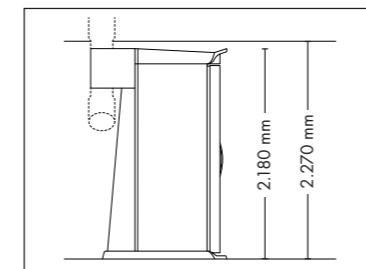

UNIT DIMENSIONS

Closed (length x width x height)
2.384 mm x 1.430 mm x 1.534 mm

Open (length x width x height)
2.384 mm x 1.430 mm x 1.942 mm

STANDARD

OPTIONAL FEATURES

SOUND SYSTEM

POWER PACKAGE

ACCESSOIRES

UNIT DIMENSIONS

Closed (length x width x height)
2.330 mm x 1.610 mm x 1.480 mm

Open (length x width x height)
2.330 mm x 1.440 mm x 1.800 mm

COLOR

STANDARD

OPTIONAL FEATURES

1.290,- **1.790,-** **1.425,-** **995,-**
30 x (face, décolleté)

UV COMPONENTS AND PERFORMANCE

Price excl. VAT in Euro

Tower hybridSun		17.385,-
Lamps	26 x pureSunlight lamps (190 cm)	180 W
	26 x smartSunlight lamps (190 cm)	180 W
Nominal power	11 kW	

UNIT DIMENSIONS

Closed (length x width x height)
1.400 mm x 1.405 mm x 2.180 mm

Open (length x width x height)
1.400 mm x 1.963 mm x 2.180 mm

STANDARD

OPTIONAL FEATURE

VibraNano

5.595,-

SOUND SYSTEM

Bluetooth

Sound System