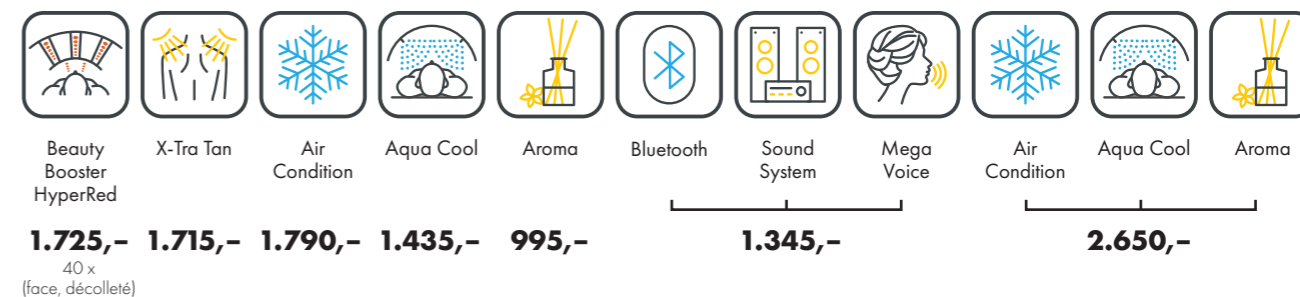

OPTIONAL FEATURES

SOUND SYSTEM

POWER PACKAGE

ACCESSOIRES

Price excl. VAT in Euro

• Exhaust air duct	440,-
• Exhaust air hose (Ø 300 mm, white, length 3 m, 2 hose clamps)	145,-
• Thermostatic cabin temperature controlling	280,-
• megaTimer	350,-