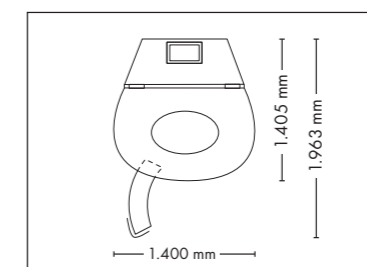

UNIT DIMENSIONS

Closed (length x width x height)
2.384 mm x 1.430 mm x 1.534 mm

Open (length x width x height)
2.384 mm x 1.430 mm x 1.942 mm

STANDARD

OPTIONAL FEATURES

SOUND SYSTEM

POWER PACKAGE

ACCESSOIRES

UNIT DIMENSIONS

Closed (length x width x height)
2.330 mm x 1.610 mm x 1.480 mm

Open (length x width x height)
2.330 mm x 1.440 mm x 1.800 mm

COLOR

STANDARD

OPTIONAL FEATURES

1.290,- **1.790,-** **1.425,-** **995,-**
30 x (face, décolleté)

17.285,-

Lamps 52 x pureSunlight lamps (190 cm)
Nominal power 11 kW

180 W

UNIT DIMENSIONS

Closed (length x width x height)
1.400 mm x 1.405 mm x 2.180 mm

Open (length x width x height)
1.400 mm x 1.963 mm x 2.180 mm

SOLARIUM - TOWER

UNIT DIMENSIONS

Closed (length x width x height)
1.400 mm x 1.405 mm x 2.180 mm

Open (length x width x height)
1.400 mm x 1.963 mm x 2.180 mm

COLOR

STANDARD

OPTIONAL FEATURES

5.595,- 1.065,-