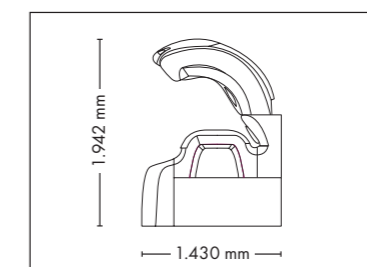

Nominal power min. 13,2 kW / max. 14,6 kW (with AC)

Colors are available for all UV-configurations

UNIT DIMENSIONS

Closed (length x width x height)
2.397 mm x 1.502 mm x 1.597 mm

Open (length x width x height)
2.397 mm x 1.502 mm x 1.998 mm

6900 ALPHA EXTRASUN

FULLY EQUIPED

UNIT DIMENSIONS

Closed (length x width x height)
2.384 mm x 1.430 mm x 1.534 mm

Open (length x width x height)
2.384 mm x 1.430 mm x 1.942 mm

STANDARD

UV COMPONENTS AND PERFORMANCE

6800 ALPHA SMARTSUN

UNIT DIMENSIONS

Closed (length x width x height)
2.384 mm x 1.430 mm x 1.534 mm

Open (length x width x height)
2.384 mm x 1.430 mm x 1.942 mm

STANDARD

UV COMPONENTS AND PERFORMANCE

Price excl. VAT in Euro