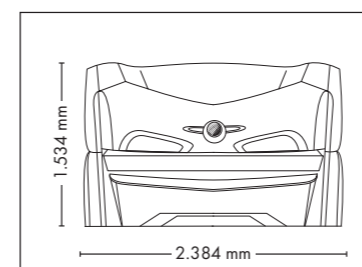

Nominal power min. 13,2 kW / max. 14,6 kW (with AC)

Colors are available for all UV-configurations

UNIT DIMENSIONS

Closed (length x width x height)
2.397 mm x 1.502 mm x 1.597 mm

Open (length x width x height)
2.397 mm x 1.502 mm x 1.998 mm

FULLY EQUIPED

UNIT DIMENSIONS

Closed (length x width x height)
2.384 mm x 1.603 mm x 1.539 mm

Open (length x width x height)
2.384 mm x 1.431 mm x 2.038 mm

STANDARD

OPTIONAL FEATURES

1.625,- 2.475,- 420,-

WELLNESS PACKAGE

UNIT DIMENSIONS

Closed (length x width x height)
2.384 mm x 1.430 mm x 1.534 mm

Open (length x width x height)
2.384 mm x 1.430 mm x 1.942 mm

STANDARD

OPTIONAL FEATURES

SOUND SYSTEM

POWER PACKAGE

ACCESSOIRES

UNIT DIMENSIONS

Closed (length x width x height)
2.330 mm x 1.610 mm x 1.480 mm

Open (length x width x height)
2.330 mm x 1.440 mm x 1.800 mm

COLOR

STANDARD

OPTIONAL FEATURES

1.290,- **1.790,-** **1.425,-** **995,-**
30 x (face, décolleté)