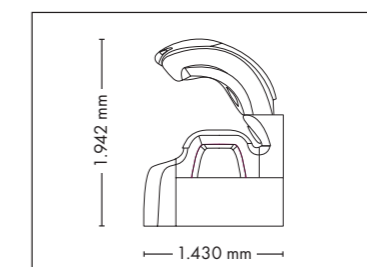

6800 ALPHA SMARTSUN

UNIT DIMENSIONS

Closed (length x width x height)
2.384 mm x 1.430 mm x 1.534 mm

Open (length x width x height)
2.384 mm x 1.430 mm x 1.942 mm

STANDARD

UV COMPONENTS AND PERFORMANCE

Price excl. VAT in Euro

UNIT DIMENSIONS

Closed (length x width x height)
2.384 mm x 1.430 mm x 1.534 mm

Open (length x width x height)
2.384 mm x 1.430 mm x 1.942 mm

STANDARD

OPTIONAL FEATURES

SOUND SYSTEM

POWER PACKAGE

ACCESSOIRES