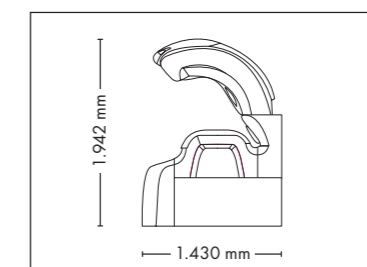

Nominal power min. 13,2 kW / max. 14,6 kW (with AC)

Colors are available for all UV-configurations

UNIT DIMENSIONS

Closed (length x width x height)
2.397 mm x 1.502 mm x 1.597 mm

Open (length x width x height)
2.397 mm x 1.502 mm x 1.998 mm

UNIT DIMENSIONS

Closed (length x width x height)
2.384 mm x 1.603 mm x 1.539 mm

Open (length x width x height)
2.384 mm x 1.431 mm x 2.038 mm

STANDARD

STANDARD

ACCESSOIRES

Price excl. VAT in Euro

• Exhaust air duct	440,-
• Exhaust air hose (Ø 300 mm, white, length 3 m, 2 hose clamps)	145,-
• Thermostatic cabin temperature controlling	280,-
• megaTimer	350,-

FULLY EQUIPED

UNIT DIMENSIONS

Closed (length x width x height)
2.384 mm x 1.603 mm x 1.539 mm

Open (length x width x height)
2.384 mm x 1.431 mm x 2.038 mm

STANDARD

OPTIONAL FEATURES

1.625,- 2.475,- 420,-

WELLNESS PACKAGE

6900 ALPHA EXTRASUN

FULLY EQUIPED

UNIT DIMENSIONS

Closed (length x width x height)
2.384 mm x 1.430 mm x 1.534 mm

Open (length x width x height)
2.384 mm x 1.430 mm x 1.942 mm

STANDARD

UV COMPONENTS AND PERFORMANCE