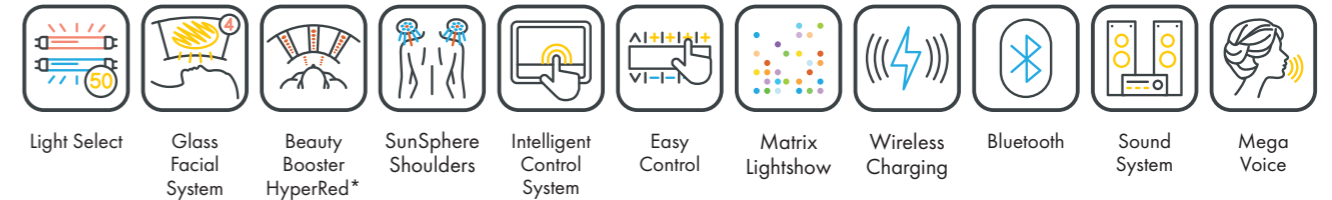

COLOR

STANDARD