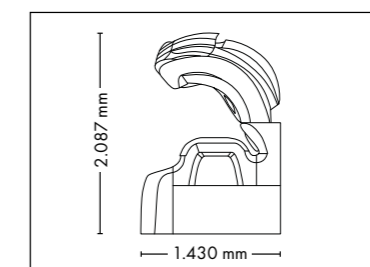

Colors are available for all UV-configurations

AIRPURIFICATION
OPTIONAL*
1499,- EURO

SOLARIUM – BEDS

UNIT DIMENSIONS

Closed (length x width x height)
2.384 mm x 1.430 mm x 1.713 mm

Open (length x width x height)
2.384 mm x 1.430 mm x 2.087 mm