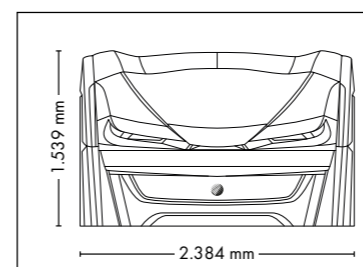

Colors are available for all UV-configurations

FULLY EQUIPED

UNIT DIMENSIONS

Closed (length x width x height)
2.397 mm x 1.502 mm x 1.597 mm

Open (length x width x height)
2.397 mm x 1.502 mm x 1.998 mm

COLOR

UNIT DIMENSIONS

Closed (length x width x height)
2.384 mm x 1.603 mm x 1.539 mm

Open (length x width x height)
2.384 mm x 1.431 mm x 2.038 mm

STANDARD

STANDARD

ACCESSOIRES

Price excl. VAT in Euro

• Exhaust air duct	430,-
• Exhaust air hose (Ø 300 mm, white, length 3 m, 2 hose clamps)	145,-
• Thermostatic cabin temperature controlling	275,-
• megaTimer	325,-