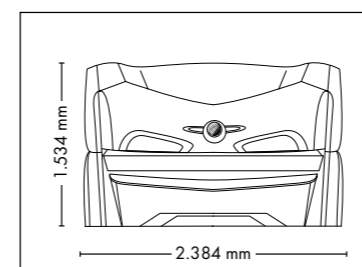

FULLY EQUIPED

UNIT DIMENSIONS

Closed (length x width x height)
2.384 mm x 1.603 mm x 1.539 mm

Open (length x width x height)
2.384 mm x 1.431 mm x 2.038 mm

STANDARD

OPTIONAL FEATURES

1.585,- 2.415,- 410,-

WELLNESS PACKAGE

FULLY EQUIPED

UNIT DIMENSIONS

Closed (length x width x height)
2.384 mm x 1.430 mm x 1.534 mm

Open (length x width x height)
2.384 mm x 1.430 mm x 1.942 mm

STANDARD

OPTIONAL FEATURES

2.160,- 1.390,- 980,-

POWER PACKAGE

UNIT DIMENSIONS

Closed (length x width x height)
2.384 mm x 1.430 mm x 1.534 mm

Open (length x width x height)
2.384 mm x 1.430 mm x 1.942 mm

STANDARD

OPTIONAL FEATURES

SOUND SYSTEM

POWER PACKAGE

ACCESSOIRES

UNIT DIMENSIONS

Closed (length x width x height)
2.384 mm x 1.430 mm x 1.534 mm

Open (length x width x height)
2.384 mm x 1.430 mm x 1.942 mm

STANDARD

OPTIONAL FEATURES

SOUND SYSTEM

POWER PACKAGE

1.670,- 2.160,- 1.390,- 980,-