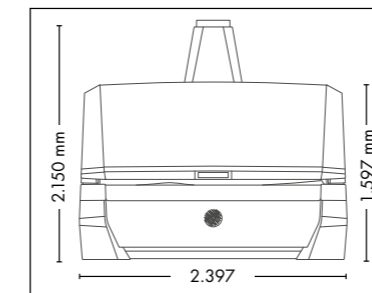

P9S beautySun

Canopy	18 x pureSunlight lamps (170 cm)	max. 200 W
	8 x beautyLight lamps (170 cm)	max. 160 W
	4 x SunSphere Facials	max. 120 W
	2 x SunSphere Shoulders	max. 20 W
Bench	40 x Beauty Booster HyperRed (décolleté, legs)	
	16 x pureSunlight lamps (190 cm)	max. 200 W
	8 x beautyLight lamps (190 cm)	max. 160 W
	Nominal power	min. 11,1 kW / max. 12,5 kW (with AC)

Colors are available for all UV-configurations

FULLY EQUIPED

UNIT DIMENSIONS

Closed (length x width x height)
2.397 mm x 1.502 mm x 1.597 mm

Open (length x width x height)
2.397 mm x 1.502 mm x 1.998 mm

COLOR