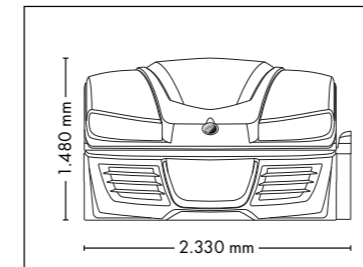

UNIT DIMENSIONS

Closed (length x width x height)
2.330 mm x 1.610 mm x 1.480 mm

Open (length x width x height)
2.330 mm x 1.440 mm x 1.800 mm

COLOR

STANDARD

OPTIONAL FEATURES

1.260,- **2.160,-** **1.390,-** **980,-**
30 x (face, décolleté)