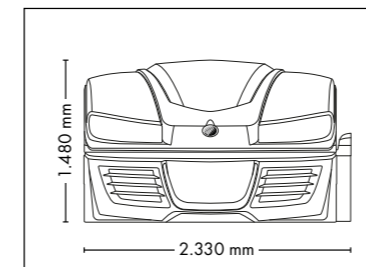

UNIT DIMENSIONS

Closed (length x width x height)
2.330 mm x 1.610 mm x 1.480 mm

Open (length x width x height)
2.330 mm x 1.440 mm x 1.800 mm