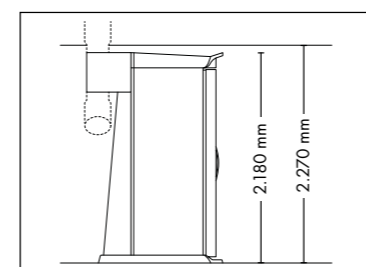

OPTIMA

UV COMPONENTS AND PERFORMANCE

Price excl. VAT in Euro

Optima		18.945,-
Lamps	48 x pureSunlight lamps (190 cm) 4 x beautyLight lamps (120 cm) 100 x Beauty Booster HyperRed	max. 180 W 36 W
Nominal power	10 kW	

UNIT DIMENSIONS

Closed (length x width x height)
1.400 mm x 1.405 mm x 2.180 mm

Open (length x width x height)
1.400 mm x 1.963 mm x 2.180 mm

STANDARD

OPTIONAL FEATURE

VibraNano

5.450,-

SOUND SYSTEM

Bluetooth Sound System Mega Voice

1.310,-

WELLNESS PACKAGE

Aqua Cool Aroma

1.850,-

ACCESSOIRES

Price excl. VAT in Euro

• Exhaust air duct with Exhaust air hose (Ø 300 mm, white, length 3 m, 2 hose clamps)	190,-
• Loudspeakers	180,-
• megaTimer	325,-