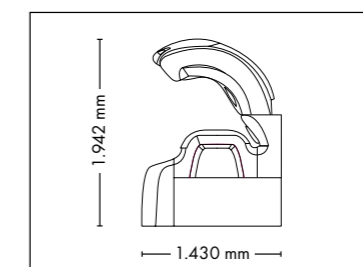

FULLY EQUIPED

UNIT DIMENSIONS

Closed (length x width x height)
2.384 mm x 1.430 mm x 1.534 mm

Open (length x width x height)
2.384 mm x 1.430 mm x 1.942 mm

STANDARD

OPTIONAL FEATURES

2.160,- 1.390,- 980,-

POWER PACKAGE

UNIT DIMENSIONS

Closed (length x width x height)
2.384 mm x 1.430 mm x 1.534 mm

Open (length x width x height)
2.384 mm x 1.430 mm x 1.942 mm

STANDARD

OPTIONAL FEATURES

SOUND SYSTEM

POWER PACKAGE

ACCESSOIRES