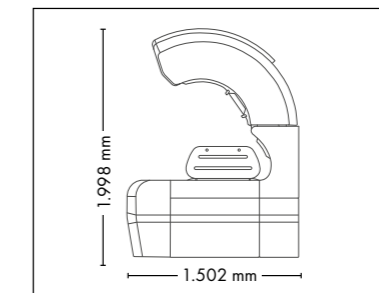

P9S beautySun

Canopy	18 x pureSunlight lamps (170 cm)	max. 200 W
	8 x beautyLight lamps (170 cm)	max. 160 W
	4 x SunSphere Facials	max. 120 W
	2 x SunSphere Shoulders	max. 20 W
Bench	40 x Beauty Booster HyperRed (décolleté, legs)	
	16 x pureSunlight lamps (190 cm)	max. 200 W
	8 x beautyLight lamps (190 cm)	max. 160 W
	Nominal power	min. 11,1 kW / max. 12,5 kW (with AC)

Colors are available for all UV-configurations

FULLY EQUIPED

UNIT DIMENSIONS

Closed (length x width x height)
2.397 mm x 1.502 mm x 1.597 mm

Open (length x width x height)
2.397 mm x 1.502 mm x 1.998 mm

COLOR