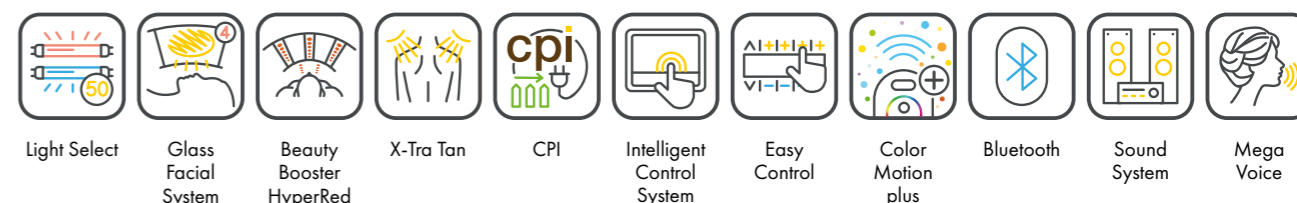

STANDARD

STANDARD

ACCESSOIRES

Price excl. VAT in Euro

• Exhaust air duct	430,-
• Exhaust air hose (Ø 300 mm, white, length 3 m, 2 hose clamps)	145,-
• Thermostatic cabin temperature controlling	275,-
• megaTimer	325,-