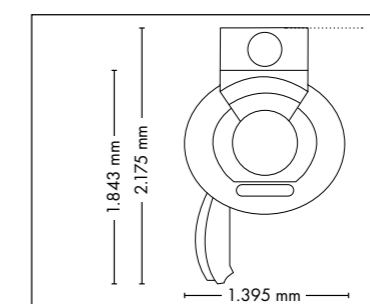

Open (length x width x height)
1.395 mm x 1.843 mm x 2.368 mm