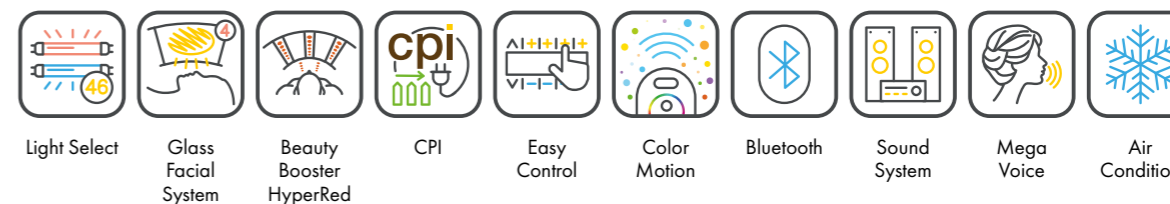

FULLY EQUIPED

UNIT DIMENSIONS

Closed (length x width x height)
2.384 mm x 1.603 mm x 1.539 mm

Open (length x width x height)
2.384 mm x 1.431 mm x 2.038 mm

STANDARD

OPTIONAL FEATURES

1.585,- 2.415,- 410,-

WELLNESS PACKAGE