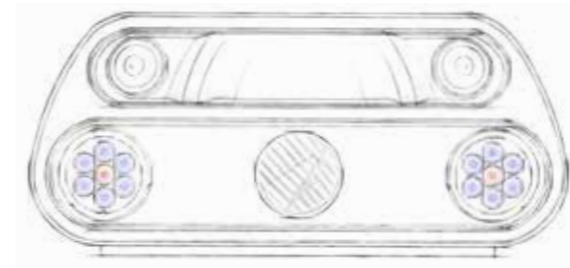

SUN IN BEST SHAPE

140 UVA-LEDs

A beautiful tan just the way you like it. 140 blue UVA LEDs guarantee an optimally dosable direct pigmentation of the face and décolleté.

3 UVB SPECIAL LAMPS

The perfectly balanced output from three yellow UVB special lamps builds up new color pigments and vitamin D in your skin.

56 BEAUTY LEDs

With 56 red Beauty LEDs, the P9S provides skin care for the face and décolleté even while sunbathing and stimulates the oxygen supply in the skin at the same time. For a beautiful complexion and a silky smooth skin.