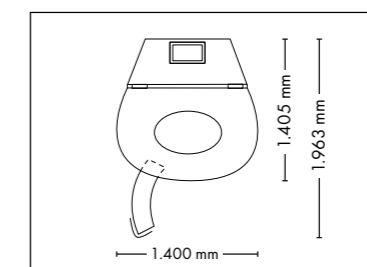

OPTIMA

UV COMPONENTS AND PERFORMANCE

Price excl. VAT in Euro

Optima		18.945,-
Lamps	48 x pureSunlight lamps (190 cm) 4 x beautyLight lamps (120 cm) 100 x Beauty Booster HyperRed	max. 180 W 36 W
Nominal power	10 kW	

UNIT DIMENSIONS

Closed (length x width x height)
1.400 mm x 1.405 mm x 2.180 mm

Open (length x width x height)
1.400 mm x 1.963 mm x 2.180 mm

STANDARD

OPTIONAL FEATURE

VibraNano

5.450,-

SOUND SYSTEM

Bluetooth Sound System Mega Voice

1.310,-

WELLNESS PACKAGE

Aqua Cool Aroma

1.850,-

ACCESSOIRES

Price excl. VAT in Euro

• Exhaust air duct with Exhaust air hose (Ø 300 mm, white, length 3 m, 2 hose clamps)	190,-
• Loudspeakers	180,-
• megaTimer	325,-