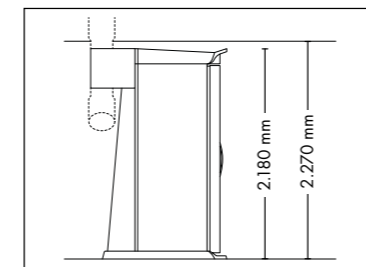

FULLY EQUIPED

UNIT DIMENSIONS

Closed (length x width x height)
2.384 mm x 1.430 mm x 1.534 mm

Open (length x width x height)
2.384 mm x 1.430 mm x 1.942 mm

STANDARD

OPTIONAL FEATURES

2.160,- 1.390,- 980,-

POWER PACKAGE

UNIT DIMENSIONS

Closed (length x width x height)
2.330 mm x 1.610 mm x 1.480 mm

Open (length x width x height)
2.330 mm x 1.440 mm x 1.800 mm

COLOR

STANDARD

OPTIONAL FEATURES

1.260,- **2.160,-** **1.390,-** **980,-**
30 x (face, décolleté)

4800

UNIT DIMENSIONS

Closed (length x width x height)
2.330 mm x 1.580 mm x 1.370 mm

Open (length x width x height)
2.330 mm x 1.440 mm x 1.710 mm

STANDARD

UV COMPONENTS AND PERFORMANCE

Price excl. VAT in Euro

UNIT DIMENSIONS

Closed (length x width x height)
1.400 mm x 1.405 mm x 2.180 mm

Open (length x width x height)
1.400 mm x 1.963 mm x 2.180 mm

STANDARD

OPTIONAL FEATURE

VibraNano

5.450,-

SOUND SYSTEM