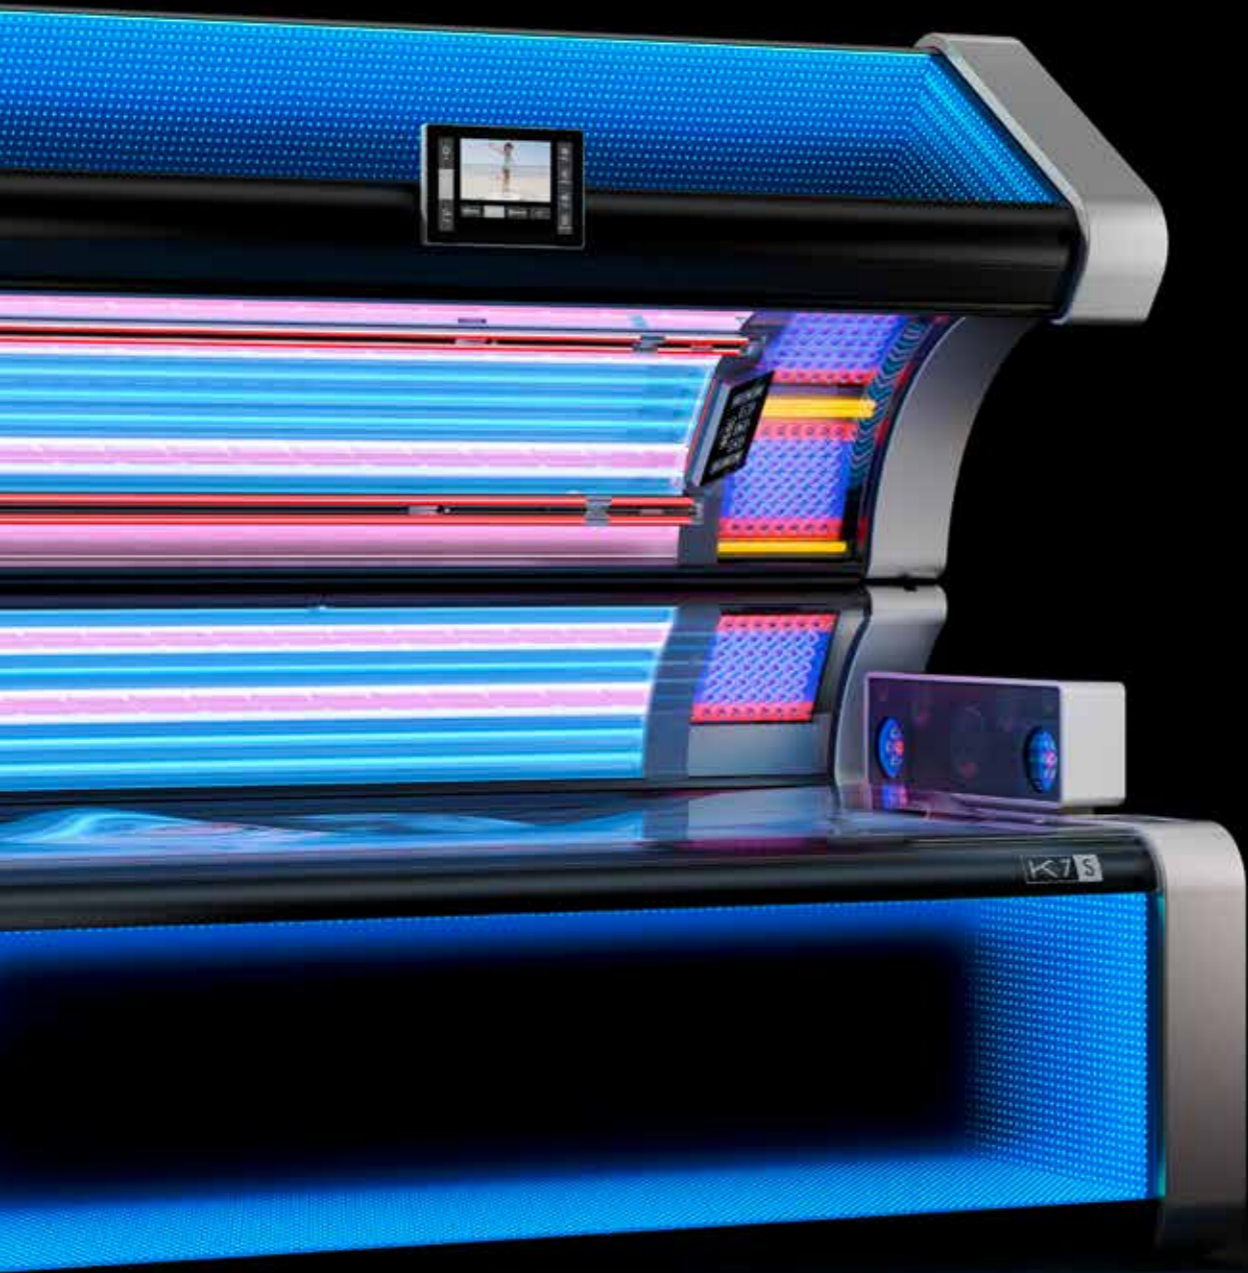

FORM FOLLOWS
SUNSHINE

K SERIES