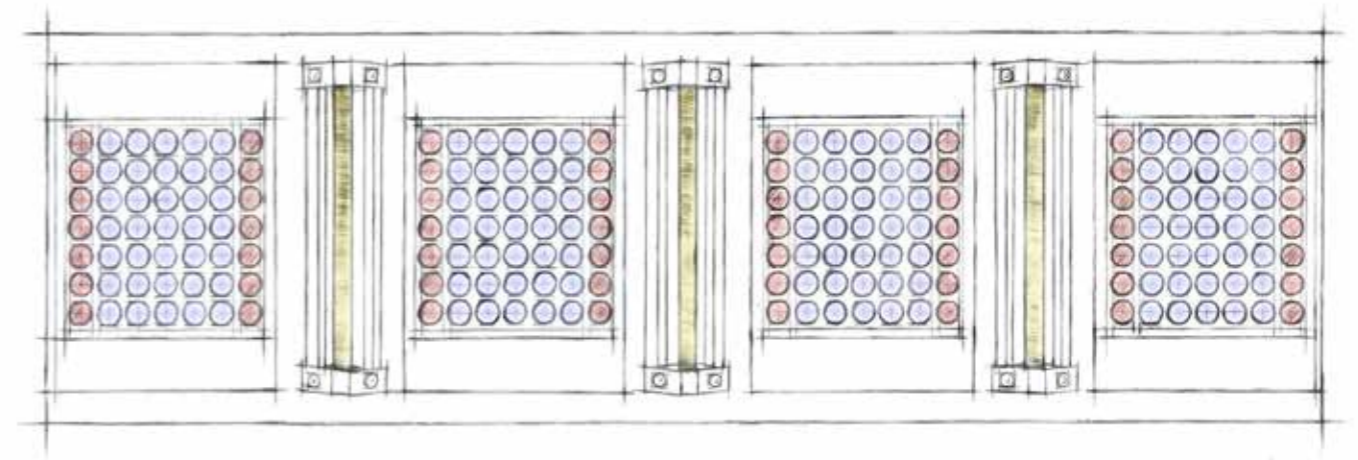

SUN IN BEST SHAPE

140 UVA-LEDs

A beautiful tan just the way you like it. 140 blue UVA LEDs guarantee an optimally dosable direct pigmentation of the face and décolleté.

3 UVB SPECIAL LAMPS

The perfectly balanced output from three yellow UVB special lamps builds up new color pigments and vitamin D in your skin.

56 BEAUTY LEDs

With 56 red Beauty LEDs, the P9S provides skin care for the face and décolleté even while sunbathing and stimulates the oxygen supply in the skin at the same time. For a beautiful complexion and a silky smooth skin.