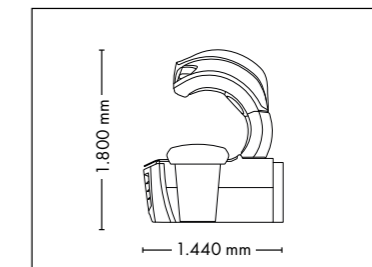

UNIT DIMENSIONS

Closed (length x width x height)
2.384 mm x 1.430 mm x 1.534 mm

Open (length x width x height)
2.384 mm x 1.430 mm x 1.942 mm

STANDARD

OPTIONAL FEATURES

2.160,- 980,-

ACCESSOIRES

Price excl. VAT in Euro

UNIT DIMENSIONS

Closed (length x width x height)
2.330 mm x 1.610 mm x 1.480 mm

Open (length x width x height)
2.330 mm x 1.440 mm x 1.800 mm

STANDARD

OPTIONAL FEATURES

SOUND SYSTEM

POWER PACKAGE

2.160,- 1.390,- 980,- 1040,-