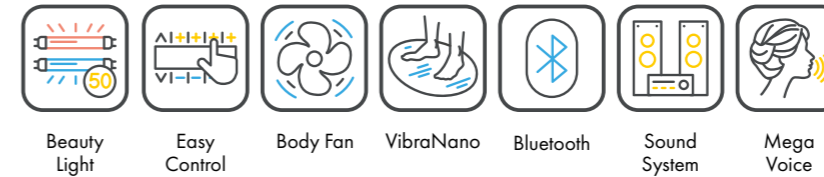

STANDARD

WELLNESS PACKAGE

Aqua Cool

Aroma

1.850,-

ACCESSOIRES

Price excl. VAT in Euro

- Exhaust air duct with Exhaust air hose (Ø 300 mm, white, length 3 m, 2 hose clamps) 190,-
- Loudspeakers 180,-
- megaTimer 325,-