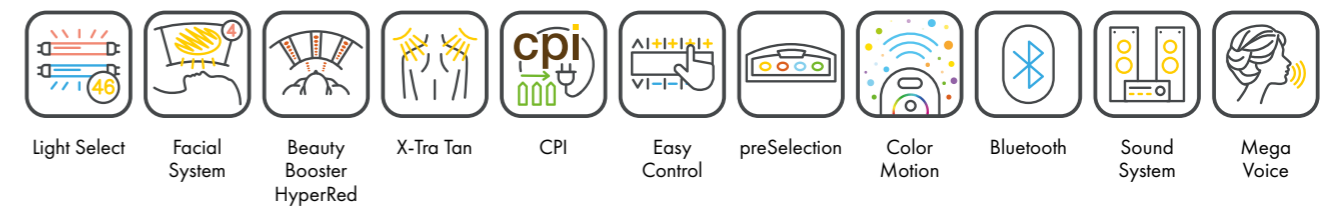

FULLY EQUIPED

UNIT DIMENSIONS

Closed (length x width x height)
2.384 mm x 1.430 mm x 1.534 mm

Open (length x width x height)
2.384 mm x 1.430 mm x 1.942 mm

STANDARD

OPTIONAL FEATURES

2.160,- 1.390,- 980,-

POWER PACKAGE