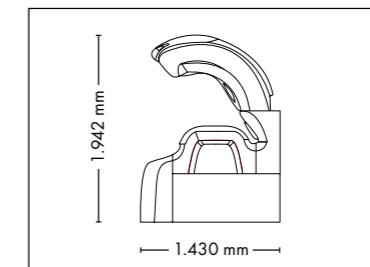

UNIT DIMENSIONS

Closed (length x width x height)
2.384 mm x 1.430 mm x 1.534 mm

Open (length x width x height)
2.384 mm x 1.430 mm x 1.942 mm

STANDARD

OPTIONAL FEATURES

2.160,- 980,-

ACCESSOIRES

Price excl. VAT in Euro