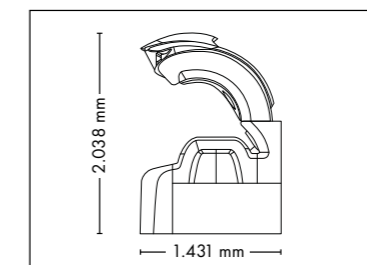

FULLY EQUIPED

UNIT DIMENSIONS

Closed (length x width x height)
2.384 mm x 1.603 mm x 1.539 mm

Open (length x width x height)
2.384 mm x 1.431 mm x 2.038 mm

STANDARD

OPTIONAL FEATURES

1.585,- 2.415,- 410,-

WELLNESS PACKAGE

FULLY EQUIPED

UNIT DIMENSIONS

Closed (length x width x height)
2.384 mm x 1.430 mm x 1.534 mm

Open (length x width x height)
2.384 mm x 1.430 mm x 1.942 mm

STANDARD

OPTIONAL FEATURES

2.160,- 1.390,- 980,-

POWER PACKAGE