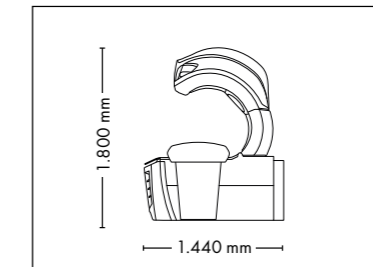

FULLY EQUIPED

UNIT DIMENSIONS

Closed (length x width x height)
2.384 mm x 1.430 mm x 1.534 mm

Open (length x width x height)
2.384 mm x 1.430 mm x 1.942 mm

STANDARD

OPTIONAL FEATURES

2.160,- 1.390,- 980,-

POWER PACKAGE

UNIT DIMENSIONS

Closed (length x width x height)
2.384 mm x 1.430 mm x 1.534 mm

Open (length x width x height)
2.384 mm x 1.430 mm x 1.942 mm

STANDARD

OPTIONAL FEATURES

SOUND SYSTEM

POWER PACKAGE

ACCESSOIRES

UNIT DIMENSIONS

Closed (length x width x height)
2.384 mm x 1.430 mm x 1.534 mm

Open (length x width x height)
2.384 mm x 1.430 mm x 1.942 mm

STANDARD

OPTIONAL FEATURES

SOUND SYSTEM

POWER PACKAGE

1.670,- 2.160,- 1.390,- 980,-

UNIT DIMENSIONS

Closed (length x width x height)
2.330 mm x 1.610 mm x 1.480 mm

Open (length x width x height)
2.330 mm x 1.440 mm x 1.800 mm

COLOR

STANDARD

OPTIONAL FEATURES

1.260,- **2.160,-** **1.390,-** **980,-**
30 x (face, décolleté)