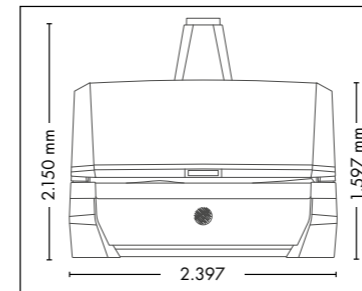

Colors are available for all UV-configurations

FULLY EQUIPED

UNIT DIMENSIONS

Closed (length x width x height)
2.397 mm x 1.502 mm x 1.597 mm

Open (length x width x height)
2.397 mm x 1.502 mm x 1.998 mm

COLOR

Colors are available for all UV-configurations

AIRPURIFICATION
OPTIONAL*
1499,- EURO

SOLARIUM – BEDS

UNIT DIMENSIONS

Closed (length x width x height)
2.397 mm x 1.502 mm x 1.597 mm

Open (length x width x height)
2.397 mm x 1.502 mm x 1.998 mm

FULLY EQUIPED

UNIT DIMENSIONS

Closed (length x width x height)
2.384 mm x 1.430 mm x 1.534 mm

Open (length x width x height)
2.384 mm x 1.430 mm x 1.942 mm

STANDARD

OPTIONAL FEATURES

2.160,- 1.390,- 980,-

POWER PACKAGE