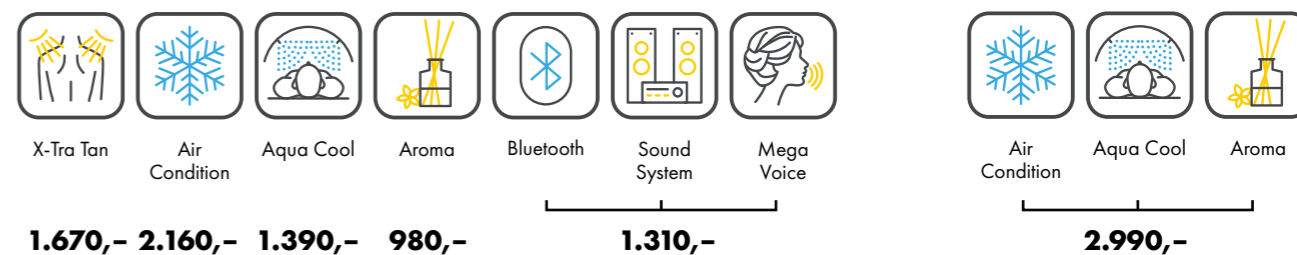

Price excl. VAT in Euro

		electronic Power	cpu energy
6700 alpha	SUPER (100W/120W)	30.095,-	31.495,-
	SUPER POWER (160W/120W)	31.295,-	32.645,-
	ULTRA POWER (160W/180W)	32.795,-	34.145,-
Canopy	26 x pureSunlight lamps (180 cm) 4 x pureFacials		max. 160 W max. 500 W
Bench	20 x pureSunlight lamps (190 cm)		max. 180 W
Nominal power	SUPER	11 kW (with AC)	
	SUPER POWER	13 kW (with AC)	
	ULTRA POWER	14 kW (with AC)	

UNIT DIMENSIONS

Closed (length x width x height)
2.384 mm x 1.430 mm x 1.534 mm

Open (length x width x height)
2.384 mm x 1.430 mm x 1.942 mm

STANDARD

OPTIONAL FEATURES

SOUND SYSTEM

POWER PACKAGE

1.670,- 2.160,- 1.390,- 980,-