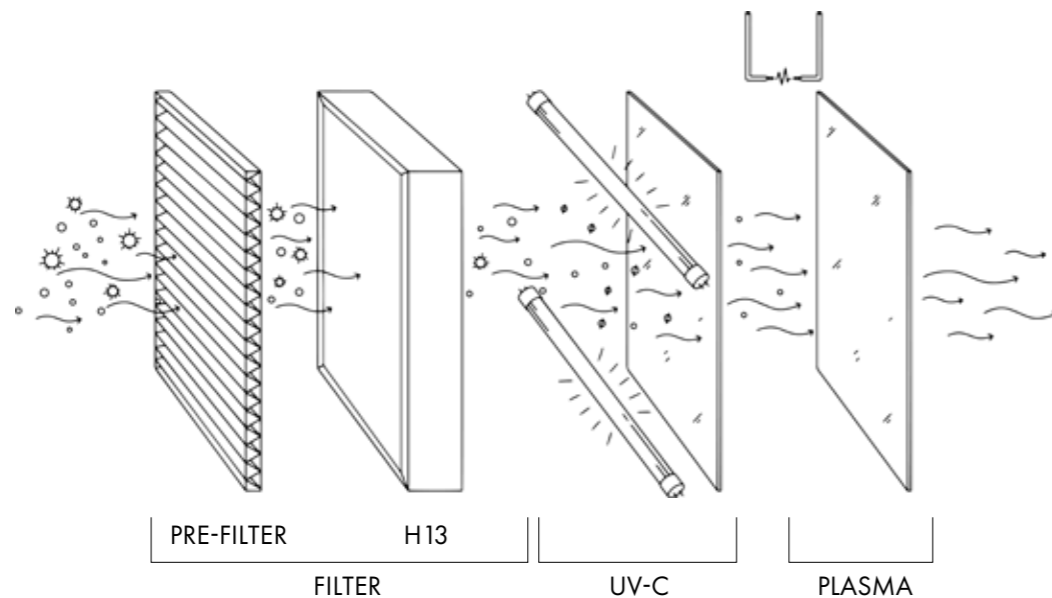

TRIPLE
AIRPURIFICATION
FROM THE UV-SPECIALIST

www.airangel.eu

OPTIMAL AIRFLOW.

Using the newly developed AirAngel AP-10 we are now able to offer 99,9% purified air during the tanning session.

Every unit of the following series can be ordered or retrofitted with the air purification device: P9S, P9 and 8000.