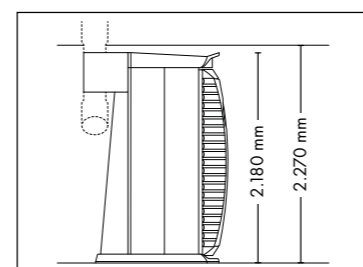

UNIT DIMENSIONS

Closed (length x width x height)
1.400 mm x 1.498 mm x 2.180 mm

Open (length x width x height)
1.400 mm x 1.958 mm x 2.180 mm

COLOR

STANDARD

OPTIONAL FEATURES

5.450,- 1040,-

SOUND SYSTEM