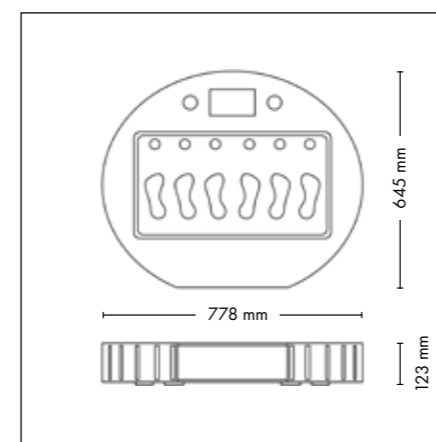

4800

UNIT DIMENSIONS

Closed (length x width x height)
2.330 mm x 1.580 mm x 1.370 mm

Open (length x width x height)
2.330 mm x 1.440 mm x 1.710 mm

STANDARD

UV COMPONENTS AND PERFORMANCE

Price excl. VAT in Euro

Closed (length x width x height)
1.400 mm x 1.405 mm x 2.180 mm

Open (length x width x height)
1.400 mm x 1.963 mm x 2.180 mm

STANDARD

WELLNESS PACKAGE

Aqua Cool

Aroma

1.850,-

ACCESSOIRES

Option 1 (length x width x height)
778 mm x 645 mm x 123 mm

Option 2 (length x width x height)
762 mm x 572 mm x 123 mm

MODEL Price excl. VAT in Euro

vibraNano **5.450,-**

AVAILABLE FOR EVERY TOWER SERIES

UNIT DIMENSIONS

Closed (length x width x height)
2.384 mm x 1.430 mm x 1.534 mm

Open (length x width x height)
2.384 mm x 1.430 mm x 1.942 mm

STANDARD

OPTIONAL FEATURES

2.160,- 980,-

ACCESSOIRES

Price excl. VAT in Euro