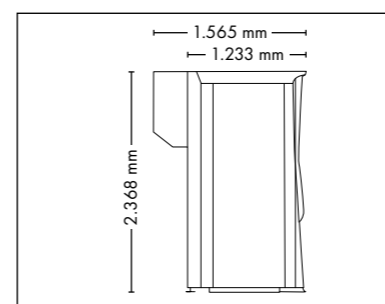

FULLY EQUIPED

UNIT DIMENSIONS

Closed (length x width x height)
2.384 mm x 1.430 mm x 1.534 mm

Open (length x width x height)
2.384 mm x 1.430 mm x 1.942 mm

STANDARD

OPTIONAL FEATURES

2.160,- 1.390,- 980,-

POWER PACKAGE

UNIT DIMENSIONS

Closed (length x width x height)
2.330 mm x 1.610 mm x 1.480 mm

Open (length x width x height)
2.330 mm x 1.440 mm x 1.800 mm

COLOR

STANDARD

OPTIONAL FEATURES

1.260,- **2.160,-** **1.390,-** **980,-**
30 x (face, décolleté)

4800

UNIT DIMENSIONS

Closed (length x width x height)
2.330 mm x 1.580 mm x 1.370 mm

Open (length x width x height)
2.330 mm x 1.440 mm x 1.710 mm

STANDARD

UV COMPONENTS AND PERFORMANCE

Price excl. VAT in Euro

Price excl. VAT in Euro

pureENERGY 5.0

22.995,-

Lamps 52 x pureSunlight lamps (200 cm)

max. 180 W

Nominal power 9 kW

UNIT DIMENSIONS

Closed (length x width x height)
1.395 mm x 1.233 mm x 2.368 mm