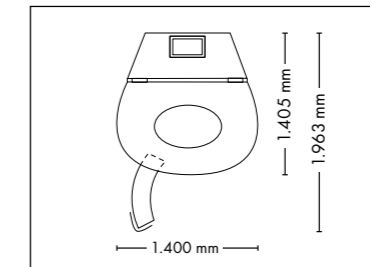

UNIT DIMENSIONS

Closed (length x width x height)
1.400 mm x 1.405 mm x 2.180 mm

Open (length x width x height)
1.400 mm x 1.963 mm x 2.180 mm

COLOR

STANDARD

OPTIONAL FEATURES

5.450,- 1040,-

SOUND SYSTEM

UV COMPONENTS AND PERFORMANCE

Price excl. VAT in Euro

Beauty Shaper

21.750,-

Lamps 50 x beautyLight lamps (190 cm)

max. 180 W

Nominal power 11 kW

UNIT DIMENSIONS

Closed (length x width x height)
1.400 mm x 1.405 mm x 2.180 mm

Open (length x width x height)
1.400 mm x 1.963 mm x 2.180 mm

STANDARD

WELLNESS PACKAGE

Aqua Cool

Aroma

1.850,-

ACCESSOIRES