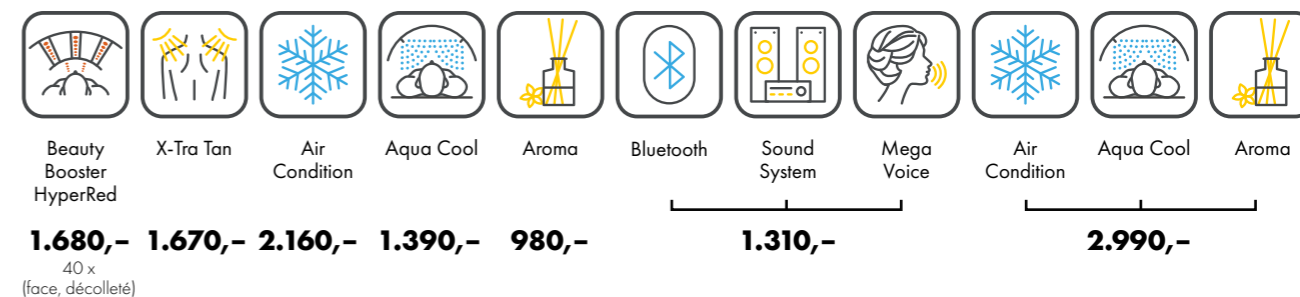

UNIT DIMENSIONS

Closed (length x width x height)
2.384 mm x 1.430 mm x 1.534 mm

Open (length x width x height)
2.384 mm x 1.430 mm x 1.942 mm

STANDARD

OPTIONAL FEATURES

SOUND SYSTEM

POWER PACKAGE

ACCESSOIRES