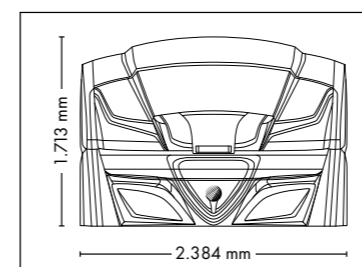

Colors are available for all UV-configurations

AIRPURIFICATION
OPTIONAL*
1499,- EURO

SOLARIUM – BEDS

UNIT DIMENSIONS

Closed (length x width x height)
2.384 mm x 1.430 mm x 1.713 mm

Open (length x width x height)
2.384 mm x 1.430 mm x 2.087 mm