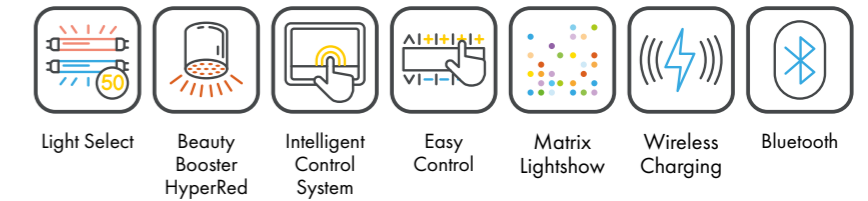

Colors are available for all UV-configurations

FULLY EQUIPED

UNIT DIMENSIONS

Closed (length x width x height)
2.397 mm x 1.502 mm x 1.597 mm

Open (length x width x height)
2.397 mm x 1.502 mm x 1.998 mm

COLOR

NEW TECHNOLOGY

SunSphere Facials SunSphere Shoulders Video Player

STANDARD

Light Select Beauty Booster HyperRed Intelligent Control System Easy Control Matrix Lightshow Wireless Charging Bluetooth

STANDARD