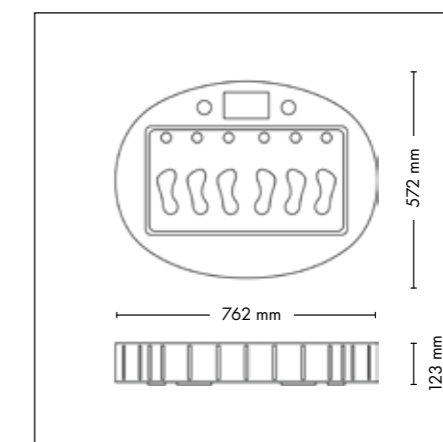

UV COMPONENTS AND PERFORMANCE

Price excl. VAT in Euro

Beauty Shaper

21.750,-

Lamps 50 x beautyLight lamps (190 cm)

max. 180 W

Nominal power 11 kW

UNIT DIMENSIONS

Closed (length x width x height)
1.400 mm x 1.405 mm x 2.180 mm

Open (length x width x height)
1.400 mm x 1.963 mm x 2.180 mm

STANDARD

WELLNESS PACKAGE

Aqua Cool

Aroma

1.850,-

ACCESSOIRES

Price excl. VAT in Euro

- Exhaust air duct with Exhaust air hose (Ø 300 mm, white, length 3 m, 2 hose clamps) 190,-
- Loudspeakers 180,-
- megaTimer 325,-

VIBRANANO

UNIT DIMENSIONS (length x width x height)

Option 1 (length x width x height)
778 mm x 645 mm x 123 mm

Option 2 (length x width x height)
762 mm x 572 mm x 123 mm

MODEL Price excl. VAT in Euro

vibraNano **5.450,-**

AVAILABLE FOR EVERY TOWER SERIES