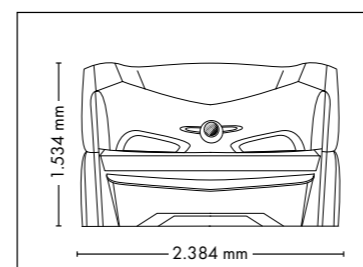

FULLY EQUIPED

UNIT DIMENSIONS

Closed (length x width x height)
2.384 mm x 1.430 mm x 1.534 mm

Open (length x width x height)
2.384 mm x 1.430 mm x 1.942 mm

STANDARD

OPTIONAL FEATURES

2.160,- 1.390,- 980,-

POWER PACKAGE

UNIT DIMENSIONS

Closed (length x width x height)
2.384 mm x 1.430 mm x 1.534 mm

Open (length x width x height)
2.384 mm x 1.430 mm x 1.942 mm

STANDARD

OPTIONAL FEATURES

SOUND SYSTEM

POWER PACKAGE

ACCESSOIRES

UNIT DIMENSIONS

Closed (length x width x height)
2.384 mm x 1.430 mm x 1.534 mm

Open (length x width x height)
2.384 mm x 1.430 mm x 1.942 mm

STANDARD

OPTIONAL FEATURES

SOUND SYSTEM

POWER PACKAGE

1.670,- 2.160,- 1.390,- 980,-