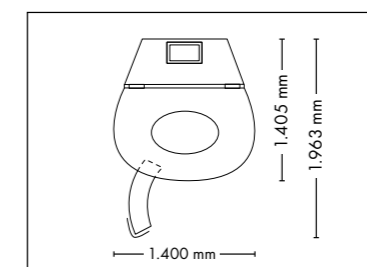

UNIT DIMENSIONS

Closed (length x width x height)
1.400 mm x 1.498 mm x 2.180 mm

Open (length x width x height)
1.400 mm x 1.958 mm x 2.180 mm

COLOR

STANDARD

OPTIONAL FEATURES

5.450,- 1040,-

SOUND SYSTEM

UNIT DIMENSIONS

Closed (length x width x height)
1.400 mm x 1.405 mm x 2.180 mm

Open (length x width x height)
1.400 mm x 1.963 mm x 2.180 mm

COLOR

STANDARD

OPTIONAL FEATURES

5.450,- 1040,-

SOUND SYSTEM