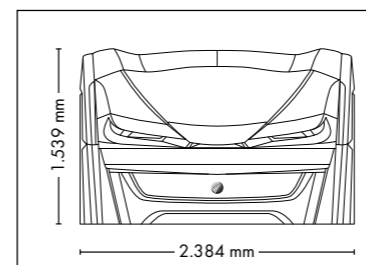

Colors are available for all UV-configurations

FULLY EQUIPED

UNIT DIMENSIONS

Closed (length x width x height)
2.397 mm x 1.502 mm x 1.597 mm

Open (length x width x height)
2.397 mm x 1.502 mm x 1.998 mm

COLOR

FULLY EQUIPED

UNIT DIMENSIONS

Closed (length x width x height)
2.384 mm x 1.603 mm x 1.539 mm

Open (length x width x height)
2.384 mm x 1.431 mm x 2.038 mm

STANDARD

OPTIONAL FEATURES

1.585,- 2.415,- 410,-

WELLNESS PACKAGE