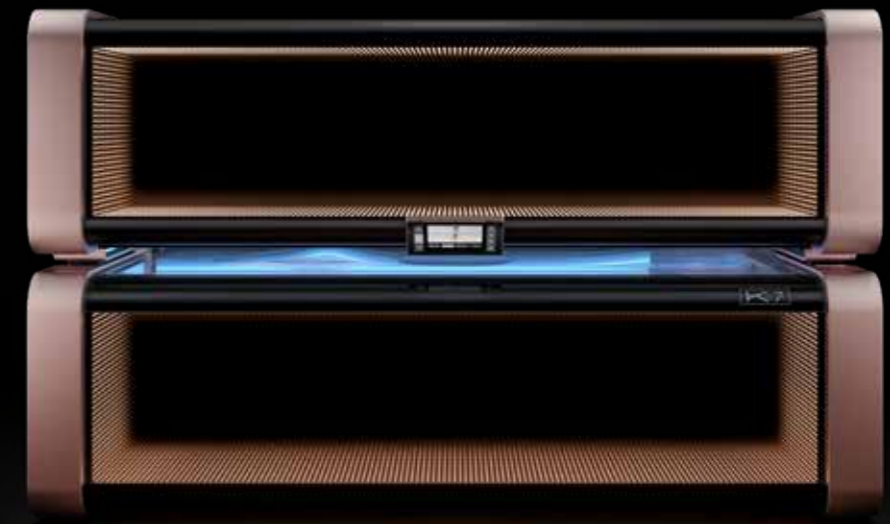

K7

Infinity Mirror