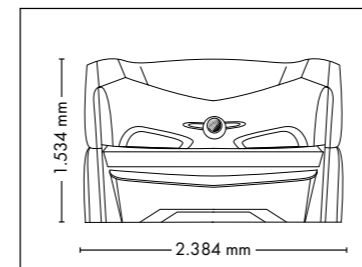

UNIT DIMENSIONS

Closed (length x width x height)
2.384 mm x 1.430 mm x 1.534 mm

Open (length x width x height)
2.384 mm x 1.430 mm x 1.942 mm

STANDARD

OPTIONAL FEATURES

2.160,- 980,-

ACCESSOIRES

Price excl. VAT in Euro