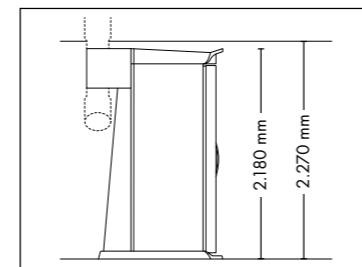

FULLY EQUIPED

UNIT DIMENSIONS

Closed (length x width x height)
2.384 mm x 1.430 mm x 1.534 mm

Open (length x width x height)
2.384 mm x 1.430 mm x 1.942 mm

STANDARD

OPTIONAL FEATURES

2.160,- 1.390,- 980,-

POWER PACKAGE

UNIT DIMENSIONS

Closed (length x width x height)
2.330 mm x 1.610 mm x 1.480 mm

Open (length x width x height)
2.330 mm x 1.440 mm x 1.800 mm

COLOR

STANDARD

OPTIONAL FEATURES

1.260,- **2.160,-** **1.390,-** **980,-**
30 x (face, décolleté)

4800

UNIT DIMENSIONS

Closed (length x width x height)
2.330 mm x 1.580 mm x 1.370 mm

Open (length x width x height)
2.330 mm x 1.440 mm x 1.710 mm

STANDARD

UV COMPONENTS AND PERFORMANCE

Price excl. VAT in Euro

Lamps 52 x smartSunlight lamps (190 cm)

max. 180 W

Nominal power 11 kW

UNIT DIMENSIONS

Closed (length x width x height)
1.400 mm x 1.405 mm x 2.180 mm

Open (length x width x height)
1.400 mm x 1.963 mm x 2.180 mm