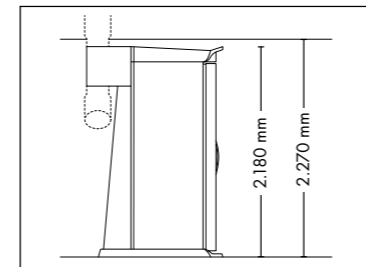

UNIT DIMENSIONS

Closed (length x width x height)
1.400 mm x 1.405 mm x 2.180 mm

Open (length x width x height)
1.400 mm x 1.963 mm x 2.180 mm

COLOR

STANDARD

OPTIONAL FEATURES

5.450,- 1040,-

SOUND SYSTEM

UV COMPONENTS AND PERFORMANCE

Price excl. VAT in Euro

Beauty Shaper

21.750,-

Lamps 50 x beautyLight lamps (190 cm)

max. 180 W

Nominal power 11 kW

UNIT DIMENSIONS

Closed (length x width x height)
1.400 mm x 1.405 mm x 2.180 mm

Open (length x width x height)
1.400 mm x 1.963 mm x 2.180 mm

STANDARD

WELLNESS PACKAGE

Aqua Cool

Aroma

1.850,-

ACCESSOIRES

UNIT DIMENSIONS

Closed (length x width x height)
2.384 mm x 1.430 mm x 1.534 mm

Open (length x width x height)
2.384 mm x 1.430 mm x 1.942 mm

STANDARD

OPTIONAL FEATURES

2.160,- 980,-

ACCESSOIRES

Price excl. VAT in Euro