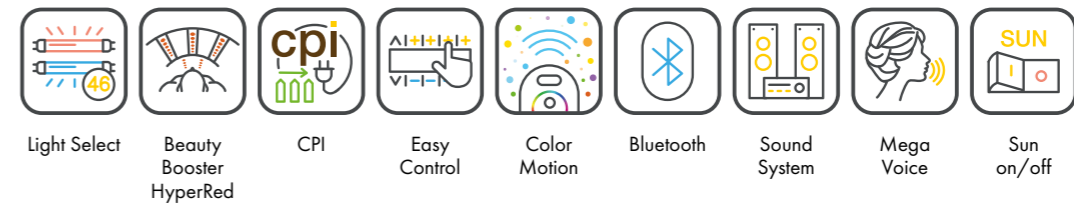

UNIT DIMENSIONS

Closed (length x width x height)
2.384 mm x 1.430 mm x 1.534 mm

Open (length x width x height)
2.384 mm x 1.430 mm x 1.942 mm

STANDARD

OPTIONAL FEATURES

2.160,- 980,-

ACCESSOIRES

Price excl. VAT in Euro