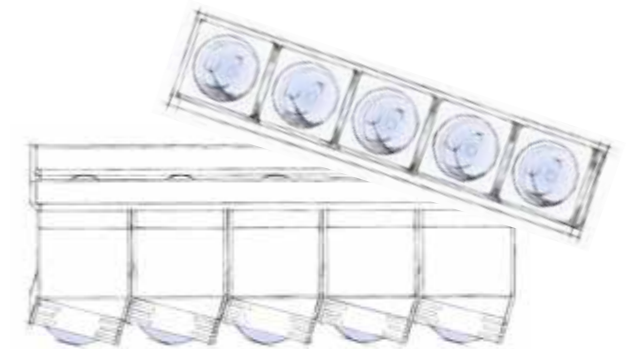

ATTENTION TO DETAIL

Particularly for an extra-beautiful tan of insteps and shins, the P9S uses special SunSphere components as a world first. Two groups, each with five angled UVA LEDs and aspherical glass lenses, guarantee excellent tanning results.