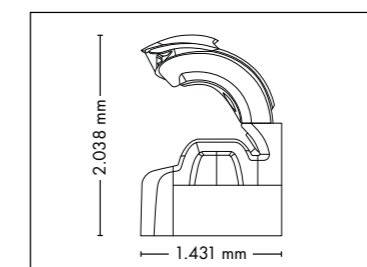

UNIT DIMENSIONS

Closed (length x width x height)
2.384 mm x 1.603 mm x 1.539 mm

Open (length x width x height)
2.384 mm x 1.431 mm x 2.038 mm

STANDARD

STANDARD

ACCESSOIRES

Price excl. VAT in Euro

• Exhaust air duct	430,-
• Exhaust air hose (Ø 300 mm, white, length 3 m, 2 hose clamps)	145,-
• Thermostatic cabin temperature controlling	275,-
• megaTimer	325,-