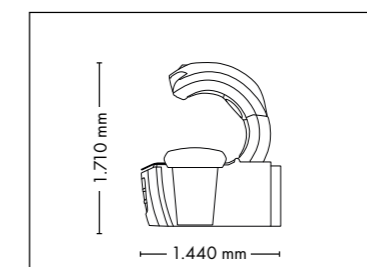

FULLY EQUIPED

UNIT DIMENSIONS

Closed (length x width x height)
2.384 mm x 1.430 mm x 1.534 mm

Open (length x width x height)
2.384 mm x 1.430 mm x 1.942 mm

STANDARD

OPTIONAL FEATURES

2.160,- 1.390,- 980,-

POWER PACKAGE

UNIT DIMENSIONS

Closed (length x width x height)
2.330 mm x 1.610 mm x 1.480 mm

Open (length x width x height)
2.330 mm x 1.440 mm x 1.800 mm

COLOR

STANDARD

OPTIONAL FEATURES

1.260,- **2.160,-** **1.390,-** **980,-**
30 x (face, décolleté)

4800

UNIT DIMENSIONS

Closed (length x width x height)
2.330 mm x 1.580 mm x 1.370 mm

Open (length x width x height)
2.330 mm x 1.440 mm x 1.710 mm

STANDARD

UV COMPONENTS AND PERFORMANCE

Price excl. VAT in Euro