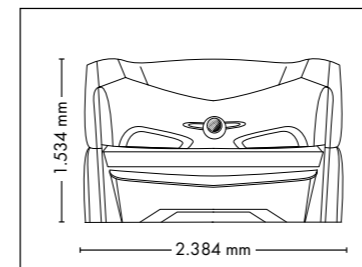

FULLY EQUIPED

UNIT DIMENSIONS

Closed (length x width x height)
2.384 mm x 1.603 mm x 1.539 mm

Open (length x width x height)
2.384 mm x 1.431 mm x 2.038 mm

STANDARD

OPTIONAL FEATURES

1.585,- 2.415,- 410,-

WELLNESS PACKAGE

FULLY EQUIPED

UNIT DIMENSIONS

Closed (length x width x height)
2.384 mm x 1.430 mm x 1.534 mm

Open (length x width x height)
2.384 mm x 1.430 mm x 1.942 mm

STANDARD

OPTIONAL FEATURES

2.160,- 1.390,- 980,-

POWER PACKAGE