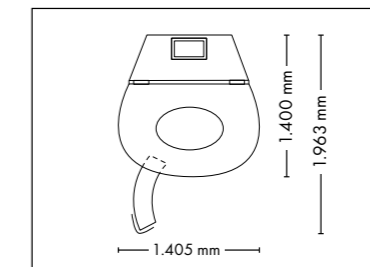

FULLY EQUIPED

UNIT DIMENSIONS

Closed (length x width x height)
2.384 mm x 1.430 mm x 1.534 mm

Open (length x width x height)
2.384 mm x 1.430 mm x 1.942 mm

STANDARD

OPTIONAL FEATURES

2.160,- 1.390,- 980,-

POWER PACKAGE

UNIT DIMENSIONS

Closed (length x width x height)
2.330 mm x 1.610 mm x 1.480 mm

Open (length x width x height)
2.330 mm x 1.440 mm x 1.800 mm

COLOR

STANDARD

OPTIONAL FEATURES

1.260,- **2.160,-** **1.390,-** **980,-**
30 x (face, décolleté)

4800

UNIT DIMENSIONS

Closed (length x width x height)
2.330 mm x 1.580 mm x 1.370 mm

Open (length x width x height)
2.330 mm x 1.440 mm x 1.710 mm

STANDARD

UV COMPONENTS AND PERFORMANCE

Price excl. VAT in Euro

Lamps 52 x smartSunlight lamps (190 cm)

max. 180 W

Nominal power 11 kW

UNIT DIMENSIONS

Closed (length x width x height)
1.400 mm x 1.405 mm x 2.180 mm

Open (length x width x height)
1.400 mm x 1.963 mm x 2.180 mm