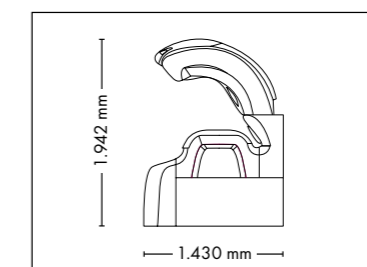

FULLY EQUIPED

UNIT DIMENSIONS

Closed (length x width x height)
2.384 mm x 1.430 mm x 1.534 mm

Open (length x width x height)
2.384 mm x 1.430 mm x 1.942 mm

STANDARD

OPTIONAL FEATURES

2.160,- 1.390,- 980,-

POWER PACKAGE

UNIT DIMENSIONS

Closed (length x width x height)
2.384 mm x 1.430 mm x 1.534 mm

Open (length x width x height)
2.384 mm x 1.430 mm x 1.942 mm

STANDARD

OPTIONAL FEATURES

SOUND SYSTEM

POWER PACKAGE

ACCESSOIRES

UNIT DIMENSIONS

Closed (length x width x height)
2.384 mm x 1.430 mm x 1.534 mm

Open (length x width x height)
2.384 mm x 1.430 mm x 1.942 mm

STANDARD

OPTIONAL FEATURES

SOUND SYSTEM

POWER PACKAGE

1.670,- 2.160,- 1.390,- 980,-