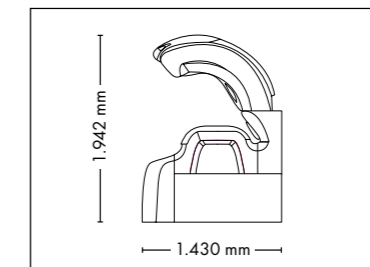

FULLY EQUIPED

UNIT DIMENSIONS

Closed (length x width x height)
2.384 mm x 1.603 mm x 1.539 mm

Open (length x width x height)
2.384 mm x 1.431 mm x 2.038 mm

STANDARD

OPTIONAL FEATURES

1.585,- 2.415,- 410,-

WELLNESS PACKAGE

FULLY EQUIPED

UNIT DIMENSIONS

Closed (length x width x height)
2.384 mm x 1.430 mm x 1.534 mm

Open (length x width x height)
2.384 mm x 1.430 mm x 1.942 mm

STANDARD

OPTIONAL FEATURES

2.160,- 1.390,- 980,-

POWER PACKAGE