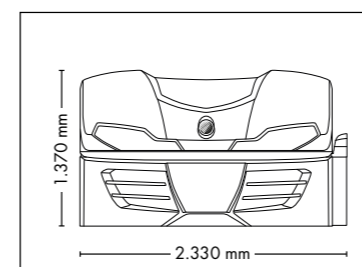

FULLY EQUIPED

UNIT DIMENSIONS

Closed (length x width x height)
2.384 mm x 1.430 mm x 1.534 mm

Open (length x width x height)
2.384 mm x 1.430 mm x 1.942 mm

STANDARD

OPTIONAL FEATURES

2.160,- 1.390,- 980,-

POWER PACKAGE

UNIT DIMENSIONS

Closed (length x width x height)
2.384 mm x 1.430 mm x 1.534 mm

Open (length x width x height)
2.384 mm x 1.430 mm x 1.942 mm

STANDARD

OPTIONAL FEATURES

SOUND SYSTEM

POWER PACKAGE

1.670,- 2.160,- 1.390,- 980,-

UNIT DIMENSIONS

Closed (length x width x height)
2.330 mm x 1.610 mm x 1.480 mm

Open (length x width x height)
2.330 mm x 1.440 mm x 1.800 mm

COLOR

STANDARD

OPTIONAL FEATURES

1.260,- **2.160,-** **1.390,-** **980,-**
30 x (face, décolleté)

4800

UNIT DIMENSIONS

Closed (length x width x height)
2.330 mm x 1.580 mm x 1.370 mm

Open (length x width x height)
2.330 mm x 1.440 mm x 1.710 mm

STANDARD

UV COMPONENTS AND PERFORMANCE

Price excl. VAT in Euro