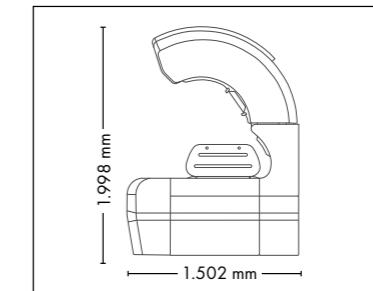

Colors are available for all UV-configurations

FULLY EQUIPED

UNIT DIMENSIONS

Closed (length x width x height)
2.397 mm x 1.502 mm x 1.597 mm

Open (length x width x height)
2.397 mm x 1.502 mm x 1.998 mm

COLOR

P9 beautySun

Canopy	18 x pureSunlight lamps (170 cm)	max. 200 W
	8 x beautyLight lamps (170 cm)	max. 160 W
	4 x smartFacials	max. 500 W
	2 x SunSphere Shoulders	max. 20 W
	70 x Beauty Booster HyperRed (face, décolleté, legs)	
Bench	16 x pureSunlight lamps (190 cm)	max. 200 W
	8 x beautyLight lamps (190 cm)	max. 160 W
Nominal power	min. 13,2 kW / max. 14,6 kW (with AC)	

Colors are available for all UV-configurations

AIRPURIFICATION
OPTIONAL*
1499,- EURO

SOLARIUM – BEDS

UNIT DIMENSIONS

Closed (length x width x height)
2.397 mm x 1.502 mm x 1.597 mm

Open (length x width x height)
2.397 mm x 1.502 mm x 1.998 mm