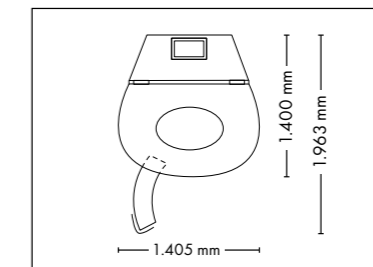

FULLY EQUIPED

UNIT DIMENSIONS

Closed (length x width x height)
2.384 mm x 1.430 mm x 1.534 mm

Open (length x width x height)
2.384 mm x 1.430 mm x 1.942 mm

STANDARD

OPTIONAL FEATURES

2.160,- 1.390,- 980,-

POWER PACKAGE

UNIT DIMENSIONS

Closed (length x width x height)
2.330 mm x 1.610 mm x 1.480 mm

Open (length x width x height)
2.330 mm x 1.440 mm x 1.800 mm

COLOR

STANDARD

OPTIONAL FEATURES

1.260,- **2.160,-** **1.390,-** **980,-**
30 x (face, décolleté)

Lamps 52 x smartSunlight lamps (190 cm)

max. 180 W

Nominal power 11 kW

UNIT DIMENSIONS

Closed (length x width x height)
1.400 mm x 1.405 mm x 2.180 mm

Open (length x width x height)
1.400 mm x 1.963 mm x 2.180 mm

UNIT DIMENSIONS

Closed (length x width x height)
1.400 mm x 1.405 mm x 2.180 mm

Open (length x width x height)
1.400 mm x 1.963 mm x 2.180 mm

STANDARD

OPTIONAL FEATURE

VibraNano

5.450,-

SOUND SYSTEM