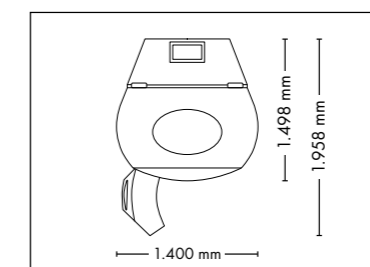

UNIT DIMENSIONS

Closed (length x width x height)
2.330 mm x 1.610 mm x 1.480 mm

Open (length x width x height)
2.330 mm x 1.440 mm x 1.800 mm

COLOR

STANDARD

OPTIONAL FEATURES

1.260,- **2.160,-** **1.390,-** **980,-**
30 x (face, décolleté)

4800

UNIT DIMENSIONS

Closed (length x width x height)
2.330 mm x 1.580 mm x 1.370 mm

Open (length x width x height)
2.330 mm x 1.440 mm x 1.710 mm

STANDARD

UV COMPONENTS AND PERFORMANCE

Price excl. VAT in Euro

UNIT DIMENSIONS

Closed (length x width x height)
1.400 mm x 1.498 mm x 2.180 mm

Open (length x width x height)
1.400 mm x 1.958 mm x 2.180 mm

COLOR

STANDARD

OPTIONAL FEATURES

5.450,- 1040,-

SOUND SYSTEM