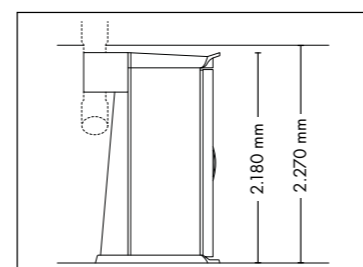

UNIT DIMENSIONS

Closed (length x width x height)
1.400 mm x 1.498 mm x 2.180 mm

Open (length x width x height)
1.400 mm x 1.958 mm x 2.180 mm

COLOR

STANDARD

OPTIONAL FEATURES

5.450,- 1040,-

SOUND SYSTEM

UNIT DIMENSIONS

Closed (length x width x height)
1.400 mm x 1.405 mm x 2.180 mm

Open (length x width x height)
1.400 mm x 1.963 mm x 2.180 mm

COLOR

STANDARD

OPTIONAL FEATURES

5.450,- 1040,-

SOUND SYSTEM

UNIT DIMENSIONS

Closed (length x width x height)
2.384 mm x 1.430 mm x 1.534 mm

Open (length x width x height)
2.384 mm x 1.430 mm x 1.942 mm

STANDARD

OPTIONAL FEATURES

2.160,- 980,-

ACCESSOIRES

Price excl. VAT in Euro