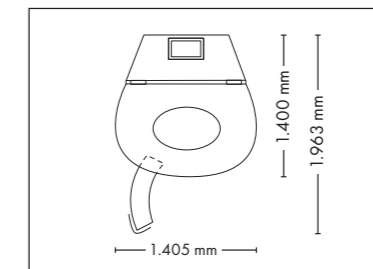

UNIT DIMENSIONS

Closed (length x width x height)
2.384 mm x 1.430 mm x 1.534 mm

Open (length x width x height)
2.384 mm x 1.430 mm x 1.942 mm

STANDARD

NEW OPTIONAL FEATURE

OPTIONAL FEATURES

1.590,- 2.160,- 1.320,- 930,-

OPTIMA DELUXE

UNIT DIMENSIONS

Closed (length x width x height)
2.330 mm x 1.610 mm x 1.480 mm

Open (length x width x height)
2.330 mm x 1.440 mm x 1.800 mm

UV COMPONENTS AND PERFORMANCE

Price excl. VAT in Euro

max. 180 W

Nominal power 11 kW

UNIT DIMENSIONS

Closed (length x width x height)
1.400 mm x 1.405 mm x 2.180 mm

Open (length x width x height)
1.400 mm x 1.963 mm x 2.180 mm

STANDARD

Smart Sunlight

Easy Control

UNIT DIMENSIONS

Closed (length x width x height)
1.400 mm x 1.405 mm x 2.180 mm

Open (length x width x height)
1.400 mm x 1.963 mm x 2.180 mm

STANDARD

Light Select

Easy Control

Body Fan

OPTIONAL FEATURE