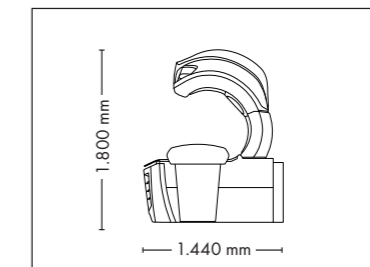

UNIT DIMENSIONS

Closed (length x width x height)
2.384 mm x 1.430 mm x 1.534 mm

Open (length x width x height)
2.384 mm x 1.430 mm x 1.942 mm

STANDARD

OPTIONAL FEATURES

2.160,- 1.320,- 930,- 1.499,-

POWER PACKAGE

UNIT DIMENSIONS

Closed (length x width x height)
2.384 mm x 1.430 mm x 1.534 mm

Open (length x width x height)
2.384 mm x 1.430 mm x 1.942 mm

STANDARD

NEW OPTIONAL FEATURE

OPTIONAL FEATURES

1.590,- 2.160,- 1.320,- 930,-

OPTIMA DELUXE

UNIT DIMENSIONS

Closed (length x width x height)
2.330 mm x 1.610 mm x 1.480 mm

Open (length x width x height)
2.330 mm x 1.440 mm x 1.800 mm

UV COMPONENTS AND PERFORMANCE

Price excl. VAT in Euro