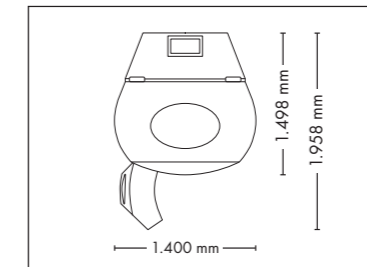

Open (length x width x height)
1.400 mm x 1.958 mm x 2.180 mm