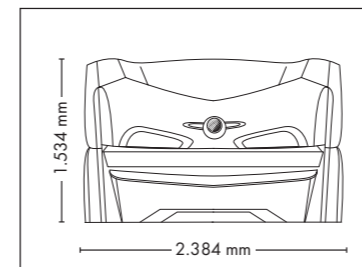

UNIT DIMENSIONS

Closed (length x width x height)
2.384 mm x 1.430 mm x 1.534 mm

Open (length x width x height)
2.384 mm x 1.430 mm x 1.942 mm

STANDARD

OPTIONAL FEATURES

2.160,- 1.320,- 930,- 1.499,-

POWER PACKAGE

UNIT DIMENSIONS

Closed (length x width x height)
2.384 mm x 1.430 mm x 1.534 mm

Open (length x width x height)
2.384 mm x 1.430 mm x 1.942 mm

STANDARD

NEW OPTIONAL FEATURE

OPTIONAL FEATURES

1.590,- 2.160,- 1.320,- 930,-

UNIT DIMENSIONS

Closed (length x width x height)
2.330 mm x 1.610 mm x 1.480 mm

Open (length x width x height)
2.330 mm x 1.440 mm x 1.800 mm

COLOR

STANDARD

OPTIONAL FEATURES

1.200,- **2.160,-** **1.320,-** **930,-**
30 x (face, décolleté)