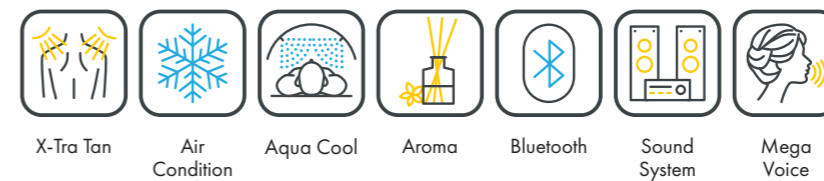

UNIT DIMENSIONS

Closed (length x width x height)
2.384 mm x 1.430 mm x 1.534 mm

Open (length x width x height)
2.384 mm x 1.430 mm x 1.942 mm

STANDARD

NEW OPTIONAL FEATURE

OPTIONAL FEATURES

1.590,- 2.160,- 1.320,- 930,-