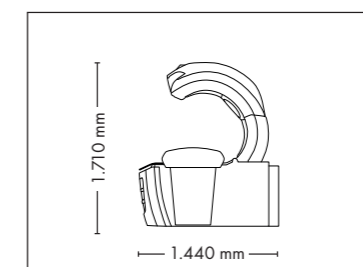

UNIT DIMENSIONS

Closed (length x width x height)
1.400 mm x 1.405 mm x 2.180 mm

Open (length x width x height)
1.400 mm x 1.963 mm x 2.180 mm

STANDARD

WELLNESS PACKAGE

1.760,-

ACCESSOIRES

Price excl. VAT in Euro

UNIT DIMENSIONS

Closed (length x width x height)
2.384 mm x 1.430 mm x 1.534 mm

Open (length x width x height)
2.384 mm x 1.430 mm x 1.942 mm

STANDARD

OPTIONAL FEATURES

2.160,- 930,- 1.499,-

ACCESSOIRES

Price excl. VAT in Euro

Closed (length x width x height)
2.330 mm x 1.580 mm x 1.370 mm

Open (length x width x height)
2.330 mm x 1.440 mm x 1.710 mm

COLOR

UV COMPONENTS AND PERFORMANCE

Price excl. VAT in Euro

mon amie individual