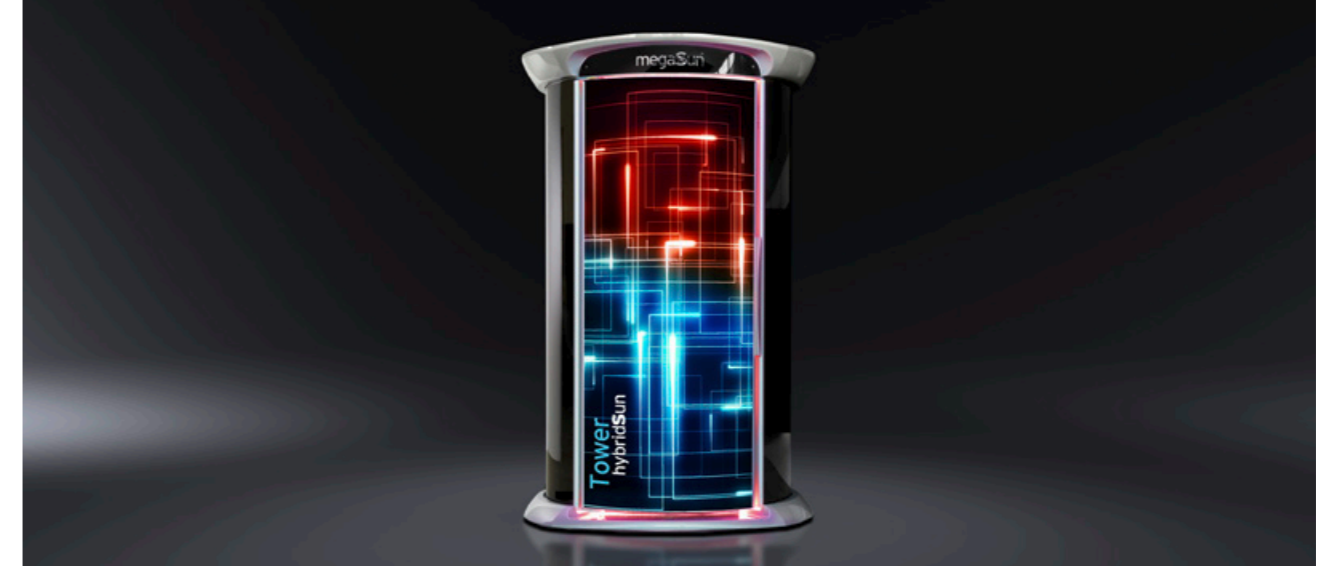

TOWER HYBRIDSUN

UV COMPONENTS AND PERFORMANCE

Price excl. VAT in Euro

Tower hybridSun

16.095,-

Lamps 26 x pureSunlight lamps (190 cm)
26 x smartSunlight lamps (190 cm)

max. 180 W
max. 180 W

Nominal power 11 kW

UNIT DIMENSIONS

Closed (length x width x height)
1.400 mm x 1.405 mm x 2.180 mm

Open (length x width x height)
1.400 mm x 1.963 mm x 2.180 mm

STANDARD

Light Select

Easy Control

Body Fan

OPTIONAL FEATURE

VibraNano

4.495,-

SOUND SYSTEM

Bluetooth

Sound System

Mega Voice

1.250,-

WELLNESS PACKAGE

Aqua Cool

Aroma

1.760,-

ACCESSOIRES

Price excl. VAT in Euro

- Exhaust air duct with Exhaust air hose (Ø 300 mm, white, length 3 m, 2 hose clamps) 180,-
- Loudspeakers 170,-
- megaTimer 310,-