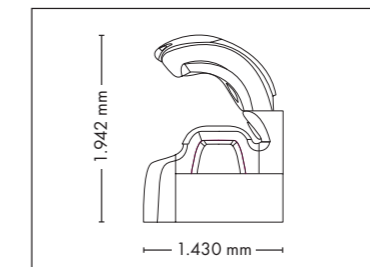

UNIT DIMENSIONS

Closed (length x width x height)
2.384 mm x 1.430 mm x 1.534 mm

Open (length x width x height)
2.384 mm x 1.430 mm x 1.942 mm

STANDARD

OPTIONAL FEATURES

2.160,- 930,- 1.499,-

ACCESSOIRES

Price excl. VAT in Euro