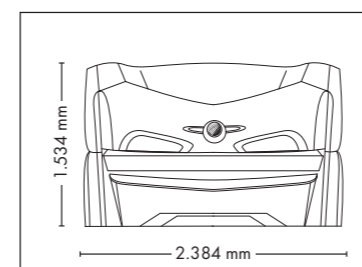

FULLY EQUIPED

UNIT DIMENSIONS

Closed (length x width x height)
2.384 mm x 1.603 mm x 1.539 mm

Open (length x width x height)
2.384 mm x 1.431 mm x 2.038 mm

STANDARD

OPTIONAL FEATURES

1.510,- 2.300,- 390,-

WELLNESS PACKAGE

UNIT DIMENSIONS

Closed (length x width x height)
2.384 mm x 1.430 mm x 1.534 mm

Open (length x width x height)
2.384 mm x 1.430 mm x 1.942 mm

STANDARD

OPTIONAL FEATURES

2.160,- 1.320,- 930,- 1.499,-

POWER PACKAGE

UNIT DIMENSIONS

Closed (length x width x height)
2.384 mm x 1.430 mm x 1.534 mm

Open (length x width x height)
2.384 mm x 1.430 mm x 1.942 mm

STANDARD

NEW OPTIONAL FEATURE

OPTIONAL FEATURES

SOUND SYSTEM

POWER PACKAGE

UNIT DIMENSIONS

Closed (length x width x height)
2.384 mm x 1.430 mm x 1.534 mm

Open (length x width x height)
2.384 mm x 1.430 mm x 1.942 mm

STANDARD

NEW OPTIONAL FEATURE

OPTIONAL FEATURES

1.590,- 2.160,- 1.320,- 930,-