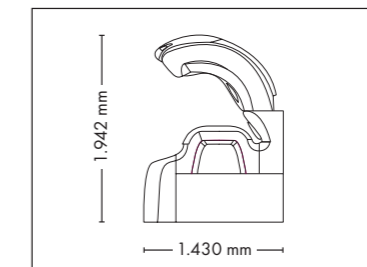

UNIT DIMENSIONS

Closed (length x width x height)
2.384 mm x 1.430 mm x 1.534 mm

Open (length x width x height)
2.384 mm x 1.430 mm x 1.942 mm

STANDARD

OPTIONAL FEATURES

2.160,- 1.320,- 930,- 1.499,-

POWER PACKAGE

UNIT DIMENSIONS

Closed (length x width x height)
2.384 mm x 1.430 mm x 1.534 mm

Open (length x width x height)
2.384 mm x 1.430 mm x 1.942 mm

STANDARD

NEW OPTIONAL FEATURE

OPTIONAL FEATURES

SOUND SYSTEM

POWER PACKAGE

UNIT DIMENSIONS

Closed (length x width x height)
2.384 mm x 1.430 mm x 1.534 mm

Open (length x width x height)
2.384 mm x 1.430 mm x 1.942 mm

STANDARD

NEW OPTIONAL FEATURE

OPTIONAL FEATURES

1.590,- 2.160,- 1.320,- 930,-