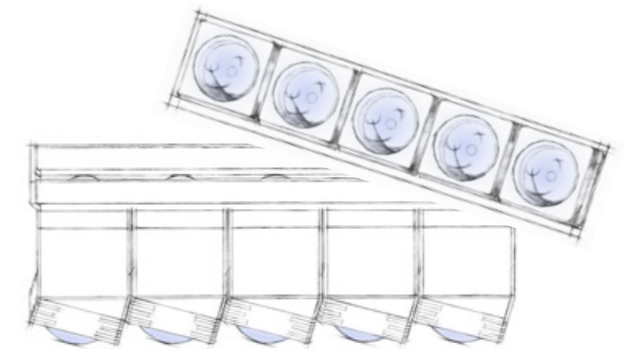

ATTENTION TO DETAIL

Particularly for an extra-beautiful tan of insteps and shins, the P9S uses special SunSphere components as a world first. Two groups, each with five angled UVA LEDs and aspherical glass lenses, guarantee excellent tanning results.