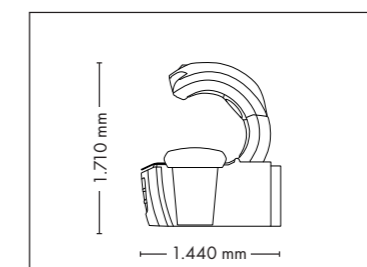

UNIT DIMENSIONS

Closed (length x width x height)
2.384 mm x 1.430 mm x 1.534 mm

Open (length x width x height)
2.384 mm x 1.430 mm x 1.942 mm

STANDARD

OPTIONAL FEATURES

2.160,- 1.320,- 930,- 1.499,-

POWER PACKAGE

UNIT DIMENSIONS

Closed (length x width x height)
2.384 mm x 1.430 mm x 1.534 mm

Open (length x width x height)
2.384 mm x 1.430 mm x 1.942 mm

STANDARD

NEW OPTIONAL FEATURE

OPTIONAL FEATURES

1.590,- 2.160,- 1.320,- 930,-

UNIT DIMENSIONS

Closed (length x width x height)
2.330 mm x 1.610 mm x 1.480 mm

Open (length x width x height)
2.330 mm x 1.440 mm x 1.800 mm

COLOR

STANDARD

OPTIONAL FEATURES

1.200,- **2.160,-** **1.320,-** **930,-**
30 x (face, décolleté)

4800

UNIT DIMENSIONS

Closed (length x width x height)
2.330 mm x 1.580 mm x 1.370 mm

Open (length x width x height)
2.330 mm x 1.440 mm x 1.710 mm

STANDARD

OPTIONAL FEATURES

2.160,- 1.320,- 930,-

SOUND SYSTEM