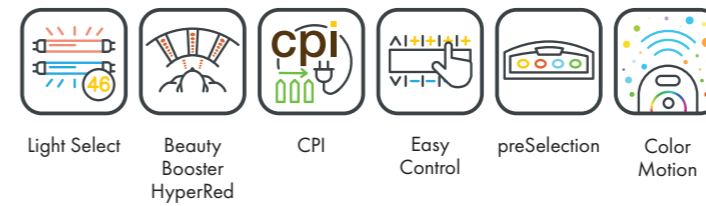

OPTIMA ALPHA DELUXE

UV COMPONENTS AND PERFORMANCE

Price excl. VAT in Euro

Optima alpha deluxe		35.195,-
Canopy	22 x pureSunlight lamps (210 cm)	max. 200 W
	4 x pureSunlight lamps (180 cm)	max. 200 W
	90 x Beauty Booster HyperRed (face, décolleté, legs)	
Bench	20 x pureSunlight lamps (190 cm)	max. 200 W
Nominal power	12 kW (with AC)	

UNIT DIMENSIONS

Closed (length x width x height)
2.384 mm x 1.430 mm x 1.534 mm

Open (length x width x height)
2.384 mm x 1.430 mm x 1.942 mm

STANDARD

NEW OPTIONAL FEATURE

OPTIONAL FEATURES

1.590,- 2.160,- 1.320,- 930,-

SOUND SYSTEM

1.250,-

POWER PACKAGE

2.890,-

ACCESSOIRES

Price excl. VAT in Euro

• Exhaust air duct	410,-
• Exhaust air hose (Ø 300 mm, white, length 3 m, 2 hose clamps)	140,-
• Thermostatic cabin temperature controlling	260,-
• megaTimer	310,-