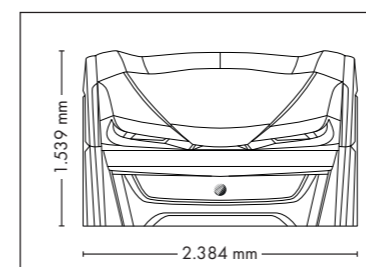

UNIT DIMENSIONS

Closed (length x width x height)
2.384 mm x 1.603 mm x 1.539 mm

Open (length x width x height)
2.384 mm x 1.431 mm x 2.038 mm

STANDARD

STANDARD

ACCESSOIRES

Price excl. VAT in Euro

• Exhaust air duct	410,-
• Exhaust air hose (Ø 300 mm, white, length 3 m, 2 hose clamps)	140,-
• Thermostatic cabin temperature controlling	260,-
• megaTimer	310,-