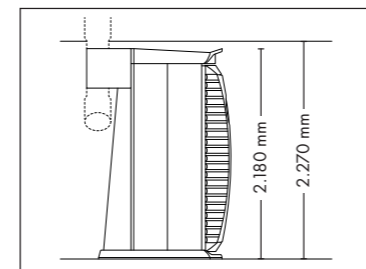

MON AMIE TOWER

UV COMPONENTS AND PERFORMANCE

Price excl. VAT in Euro

mon amie

15.395,-

Lamps 26 x beautyLight lamps (190 cm)
26 x pureSunlight lamps (190 cm)

max. 180 W
max. 180 W

Nominal power 11 kW

COLLARIUM - TOWER

UNIT DIMENSIONS

Closed (length x width x height)
1.400 mm x 1.498 mm x 2.180 mm

Open (length x width x height)
1.400 mm x 1.958 mm x 2.180 mm

COLOR

STANDARD

Light Select   Easy Control   Sun on/off   Body Fan

OPTIONAL FEATURES

VibraNano

4.495,-

SOUND SYSTEM

Bluetooth   Sound System   Mega Voice

1.250,-

ACCESSOIRES

Price excl. VAT in Euro

- Exhaust air duct with Exhaust air hose (Ø 300 mm, white, length 3 m, 2 hose clamps) 180,-
- Loudspeakers 170,-
- megaTimer 310,-