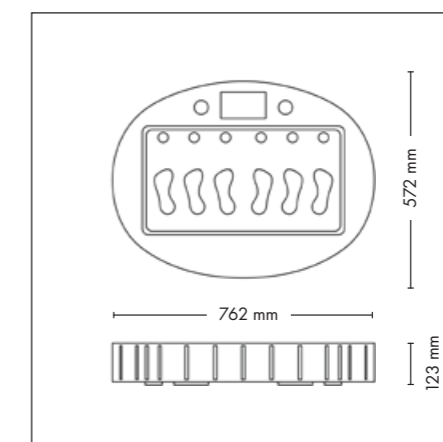

UNIT DIMENSIONS (length x width x height)

Option 1 (length x width x height)
778 mm x 645 mm x 123 mm

Option 2 (length x width x height)
762 mm x 572 mm x 123 mm