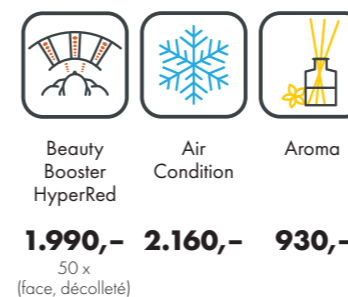

OPTIONAL FEATURES

1.990,- **2.160,-** **930,-**
50 x (face, décolleté)