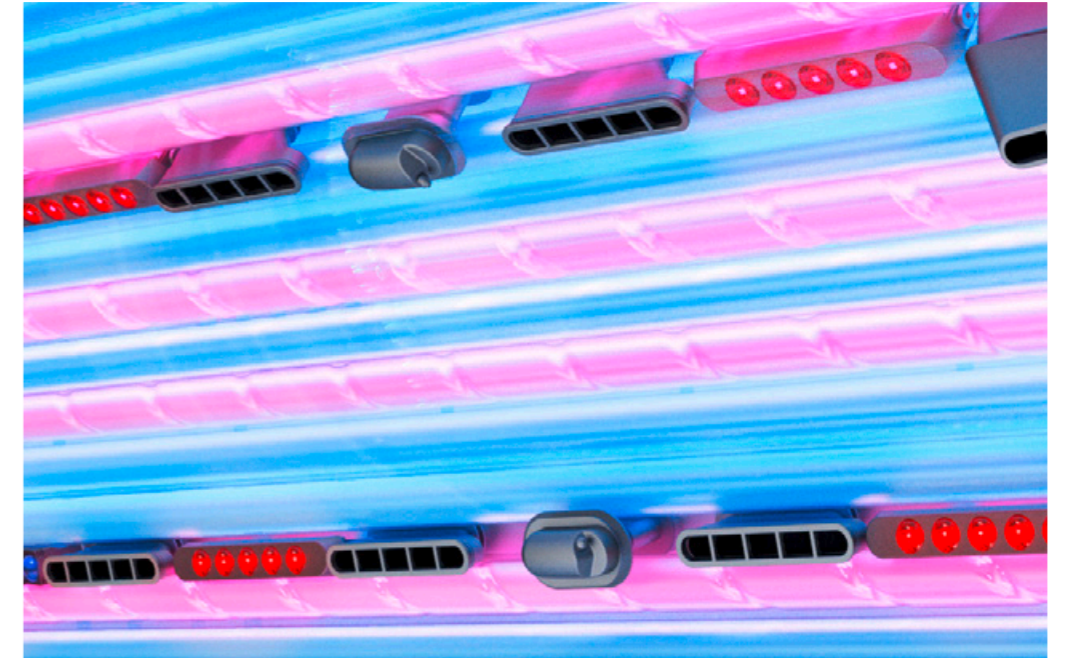

With the help of a new chip set and an improved lens we've improved the effectiveness of our Beauty Booster by a further **16%**. In addition to an **increase in performance**, we've also succeeded in optimising the illumination image by means of special diffusing lenses. This advance is now available in **all current megaSun solariums and collariums** and guarantees an optimal result.