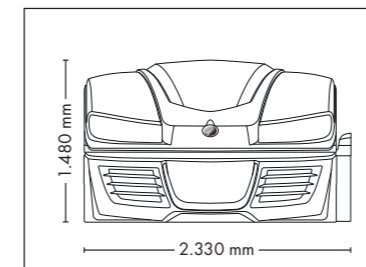

UNIT DIMENSIONS

Closed (length x width x height)
2.384 mm x 1.430 mm x 1.534 mm

Open (length x width x height)
2.384 mm x 1.430 mm x 1.942 mm

STANDARD

OPTIONAL FEATURES

2.160,- 1.320,- 930,- 1.499,-

POWER PACKAGE

UNIT DIMENSIONS

Closed (length x width x height)
2.384 mm x 1.430 mm x 1.534 mm

Open (length x width x height)
2.384 mm x 1.430 mm x 1.942 mm

STANDARD

NEW OPTIONAL FEATURE

OPTIONAL FEATURES

1.590,- 2.160,- 1.320,- 930,-

OPTIMA DELUXE

UNIT DIMENSIONS

Closed (length x width x height)
2.330 mm x 1.610 mm x 1.480 mm

Open (length x width x height)
2.330 mm x 1.440 mm x 1.800 mm

UV COMPONENTS AND PERFORMANCE

Price excl. VAT in Euro