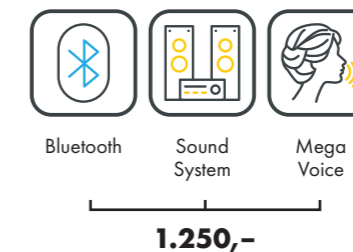

UNIT DIMENSIONS

Closed (length x width x height)
2.330 mm x 1.580 mm x 1.370 mm

Open (length x width x height)
2.330 mm x 1.440 mm x 1.710 mm

COLOR

STANDARD

OPTIONAL FEATURES

SOUND SYSTEM

ACCESSOIRES