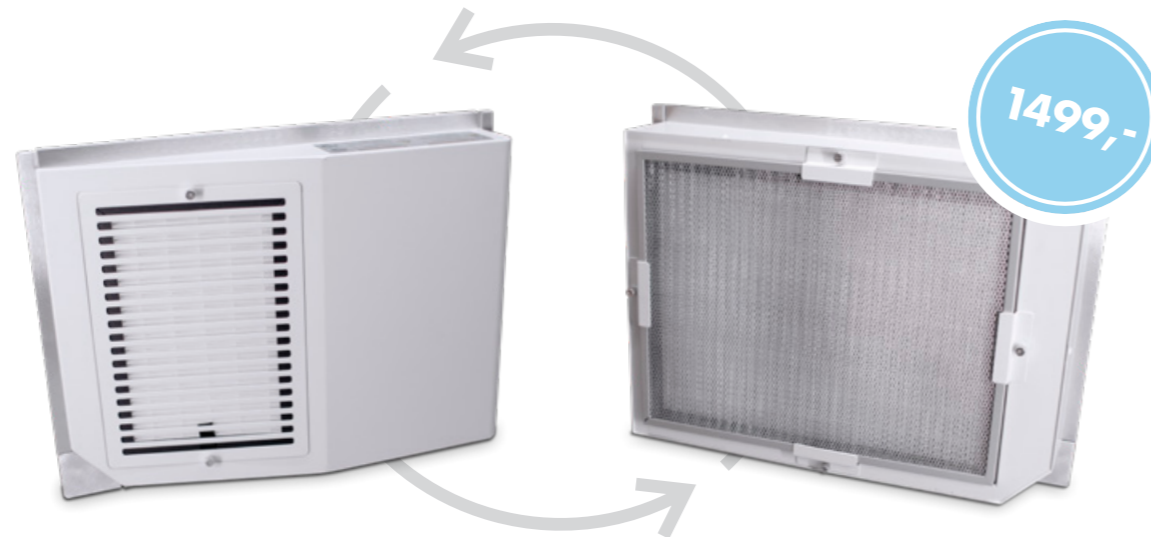

AIRANGEL AP-10