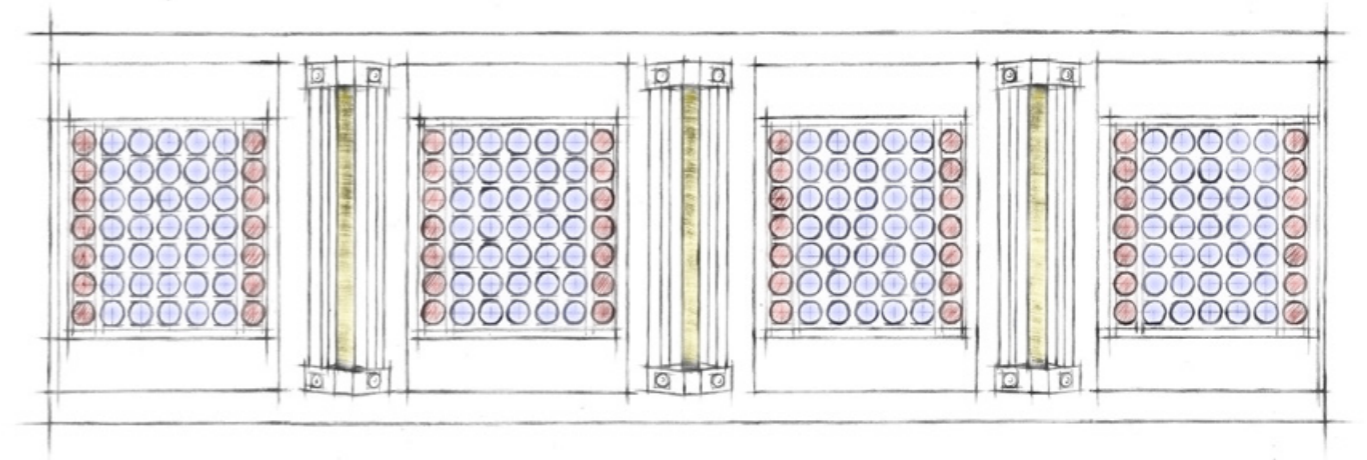

At the same time, aspherical lenses in front of the LEDs guarantee an absolutely homogeneous illumination of the face and décolleté. Progress that is immediately noticeable and, with the P9S, was also implemented in the leg and shoulder areas.