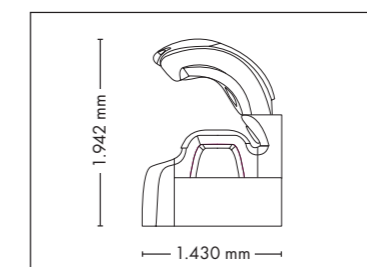

FULLY EQUIPED

UNIT DIMENSIONS

Closed (length x width x height)
2.384 mm x 1.603 mm x 1.539 mm

Open (length x width x height)
2.384 mm x 1.431 mm x 2.038 mm

STANDARD

OPTIONAL FEATURES

1.510,- 2.300,- 390,-

WELLNESS PACKAGE

UNIT DIMENSIONS

Closed (length x width x height)
2.384 mm x 1.430 mm x 1.534 mm

Open (length x width x height)
2.384 mm x 1.430 mm x 1.942 mm

STANDARD

OPTIONAL FEATURES

2.160,- 1.320,- 930,- 1.499,-

POWER PACKAGE