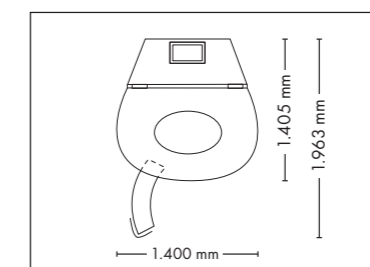

Closed (length x width x height)
1.400 mm x 1.405 mm x 2.180 mm

Open (length x width x height)
1.400 mm x 1.963 mm x 2.180 mm

COLOR

STANDARD

OPTIONAL FEATURES

4.495,- 990,-

SOUND SYSTEM

1.250,-

UNIT DIMENSIONS

Closed (length x width x height)
1.400 mm x 1.405 mm x 2.180 mm

Open (length x width x height)
1.400 mm x 1.963 mm x 2.180 mm

STANDARD

WELLNESS PACKAGE

1.760,-

ACCESSOIRES

Price excl. VAT in Euro