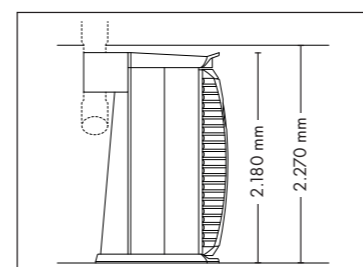

OPTIMA DELUXE

UNIT DIMENSIONS

Closed (length x width x height)
2.330 mm x 1.610 mm x 1.480 mm

Open (length x width x height)
2.330 mm x 1.440 mm x 1.800 mm

UV COMPONENTS AND PERFORMANCE

Price excl. VAT in Euro

15.995,-

Lamps 52 x pureSunlight lamps (190 cm)
Nominal power 11 kW

max. 180 W

UNIT DIMENSIONS

Closed (length x width x height)
1.400 mm x 1.498 mm x 2.180 mm

Open (length x width x height)
1.400 mm x 1.958 mm x 2.180 mm