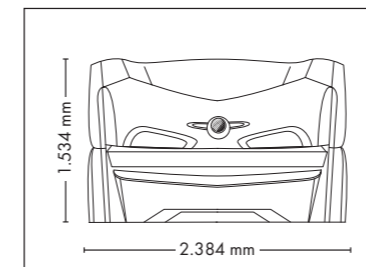

UNIT DIMENSIONS

Closed (length x width x height)
1.400 mm x 1.405 mm x 2.180 mm

Open (length x width x height)
1.400 mm x 1.963 mm x 2.180 mm

STANDARD

WELLNESS PACKAGE

1.760,-

ACCESSOIRES

Price excl. VAT in Euro

UNIT DIMENSIONS

Closed (length x width x height)
2.384 mm x 1.430 mm x 1.534 mm

Open (length x width x height)
2.384 mm x 1.430 mm x 1.942 mm

STANDARD

OPTIONAL FEATURES

2.160,- 930,- 1.499,-

ACCESSOIRES

Price excl. VAT in Euro