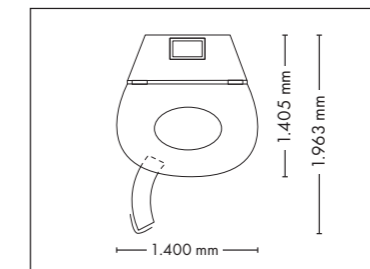

UNIT DIMENSIONS

Closed (length x width x height)
2.384 mm x 1.430 mm x 1.534 mm

Open (length x width x height)
2.384 mm x 1.430 mm x 1.942 mm

STANDARD

NEW OPTIONAL FEATURE

OPTIONAL FEATURES

1.590,- 2.160,- 1.320,- 930,-

UNIT DIMENSIONS

Closed (length x width x height)
1.400 mm x 1.405 mm x 2.180 mm

Open (length x width x height)
1.400 mm x 1.963 mm x 2.180 mm

STANDARD

Light Select

Easy Control

Body Fan

OPTIONAL FEATURE

Price excl. VAT in Euro

Optima		18.045,-
Lamps	48 x pureSunlight lamps (190 cm) 4 x beautyLight lamps (80 cm) 100 x Beauty Booster HyperRed	max. 180 W 36 W
Nominal power	10 kW	

UNIT DIMENSIONS

Closed (length x width x height)
1.400 mm x 1.405 mm x 2.180 mm

Open (length x width x height)
1.400 mm x 1.963 mm x 2.180 mm

STANDARD

OPTIONAL FEATURE

VibraNano

4.495,-

SOUND SYSTEM

Bluetooth

Sound System