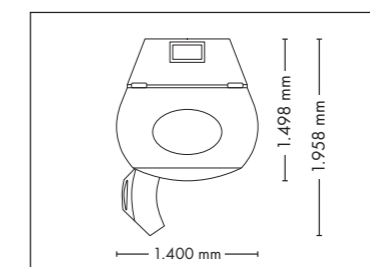

UNIT DIMENSIONS

Closed (length x width x height)
2.384 mm x 1.430 mm x 1.534 mm

Open (length x width x height)
2.384 mm x 1.430 mm x 1.942 mm

STANDARD

NEW OPTIONAL FEATURE

OPTIONAL FEATURES

1.590,- 2.160,- 1.320,- 930,-

OPTIMA DELUXE

UNIT DIMENSIONS

Closed (length x width x height)
2.330 mm x 1.610 mm x 1.480 mm

Open (length x width x height)
2.330 mm x 1.440 mm x 1.800 mm

UV COMPONENTS AND PERFORMANCE

Price excl. VAT in Euro

UNIT DIMENSIONS

Closed (length x width x height)
1.400 mm x 1.405 mm x 2.180 mm

Open (length x width x height)
1.400 mm x 1.963 mm x 2.180 mm

STANDARD

Light Select

Easy Control

Body Fan

OPTIONAL FEATURE

15.995,-

Lamps 52 x pureSunlight lamps (190 cm)
Nominal power 11 kW

max. 180 W

UNIT DIMENSIONS

Closed (length x width x height)
1.400 mm x 1.498 mm x 2.180 mm

Open (length x width x height)
1.400 mm x 1.958 mm x 2.180 mm