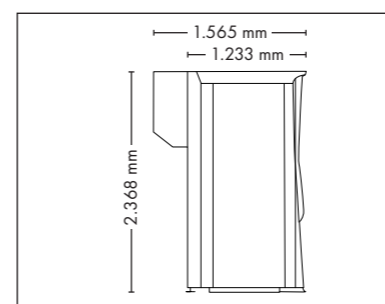

UNIT DIMENSIONS

Closed (length x width x height)
2.384 mm x 1.430 mm x 1.534 mm

Open (length x width x height)
2.384 mm x 1.430 mm x 1.942 mm

STANDARD

OPTIONAL FEATURES

2.160,- 1.320,- 930,- 1.499,-

POWER PACKAGE

UNIT DIMENSIONS

Closed (length x width x height)
2.384 mm x 1.430 mm x 1.534 mm

Open (length x width x height)
2.384 mm x 1.430 mm x 1.942 mm

STANDARD

NEW OPTIONAL FEATURE

OPTIONAL FEATURES

1.590,- 2.160,- 1.320,- 930,-

OPTIMA DELUXE

UNIT DIMENSIONS

Closed (length x width x height)
2.330 mm x 1.610 mm x 1.480 mm

Open (length x width x height)
2.330 mm x 1.440 mm x 1.800 mm

UV COMPONENTS AND PERFORMANCE

Price excl. VAT in Euro

Lamps 52 x pureSunlight lamps (200 cm)

max. 180 W

Nominal power 9 kW

UNIT DIMENSIONS

Closed (length x width x height)
1.395 mm x 1.233 mm x 2.368 mm

Open (length x width x height)
1.395 mm x 1.843 mm x 2.368 mm