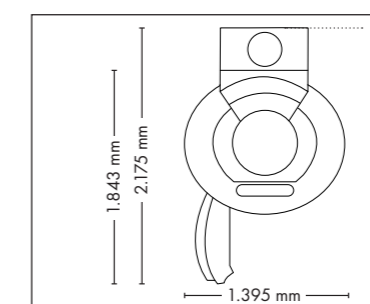

UNIT DIMENSIONS

Closed (length x width x height)
2.384 mm x 1.430 mm x 1.534 mm

Open (length x width x height)
2.384 mm x 1.430 mm x 1.942 mm

STANDARD

OPTIONAL FEATURES

2.160,- 1.320,- 930,- 1.499,-

POWER PACKAGE

UNIT DIMENSIONS

Closed (length x width x height)
2.384 mm x 1.430 mm x 1.534 mm

Open (length x width x height)
2.384 mm x 1.430 mm x 1.942 mm

STANDARD

NEW OPTIONAL FEATURE

OPTIONAL FEATURES

1.590,- 2.160,- 1.320,- 930,-

OPTIMA DELUXE

UNIT DIMENSIONS

Closed (length x width x height)
2.330 mm x 1.610 mm x 1.480 mm

Open (length x width x height)
2.330 mm x 1.440 mm x 1.800 mm

UV COMPONENTS AND PERFORMANCE

Price excl. VAT in Euro

Lamps 52 x pureSunlight lamps (200 cm)

max. 180 W

Nominal power 9 kW

UNIT DIMENSIONS

Closed (length x width x height)
1.395 mm x 1.233 mm x 2.368 mm

Open (length x width x height)
1.395 mm x 1.843 mm x 2.368 mm