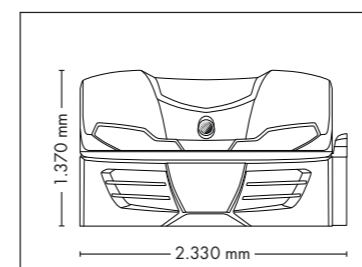

4800

UNIT DIMENSIONS

Closed (length x width x height)
2.330 mm x 1.580 mm x 1.370 mm

Open (length x width x height)
2.330 mm x 1.440 mm x 1.710 mm

STANDARD

OPTIONAL FEATURES

2.160,- 1.320,- 930,-

SOUND SYSTEM

1.250,-

POWER PACKAGE

2.890,-

UV COMPONENTS AND PERFORMANCE

Price excl. VAT in Euro

4800 extraSun	SUPER (100W/120W)		18.395,-
	SUPER POWER (160W/120W)		18.945,-
	ULTRA POWER (160W/180W)		19.995,-
Canopy	22 x pureSunlight lamps (180 cm)		max. 160 W
	2 x extraSunlight lamps (180 cm)		80 W
	3 x pureFacials		max. 400 W
Bench	14 x pureSunlight lamps (190 cm)		max. 180 W
Nominal power	SUPER	8 kW (with AC)	
	SUPER POWER	8 kW (with AC)	
	ULTRA POWER	9 kW (with AC)	

ACCESSOIRES

Price excl. VAT in Euro

- Exhaust air duct	410,-
- Exhaust air hose (Ø 300 mm, white, length 3 m, 2 hose clamps)	140,-
- Thermostatic cabin temperature controlling	260,-
- megaTimer	310,-