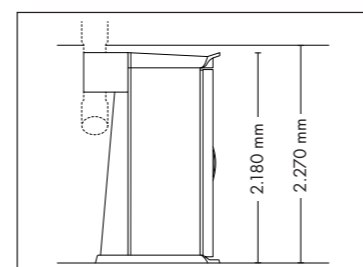

OPTIMA DELUXE

UNIT DIMENSIONS

Closed (length x width x height)
2.330 mm x 1.610 mm x 1.480 mm

Open (length x width x height)
2.330 mm x 1.440 mm x 1.800 mm

UV COMPONENTS AND PERFORMANCE

Price excl. VAT in Euro

Closed (length x width x height)
1.400 mm x 1.405 mm x 2.180 mm

Open (length x width x height)
1.400 mm x 1.963 mm x 2.180 mm

COLOR

STANDARD

OPTIONAL FEATURES

4.495,- 990,-

SOUND SYSTEM

1.250,-

UNIT DIMENSIONS

Closed (length x width x height)
1.400 mm x 1.405 mm x 2.180 mm

Open (length x width x height)
1.400 mm x 1.963 mm x 2.180 mm

STANDARD

WELLNESS PACKAGE

1.760,-

ACCESSOIRES

Price excl. VAT in Euro