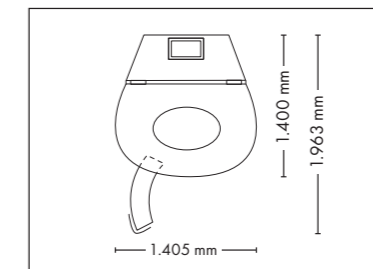

UNIT DIMENSIONS

Closed (length x width x height)
2.384 mm x 1.430 mm x 1.534 mm

Open (length x width x height)
2.384 mm x 1.430 mm x 1.942 mm

STANDARD

OPTIONAL FEATURES

2.160,- 1.320,- 930,- 1.499,-

POWER PACKAGE

UNIT DIMENSIONS

Closed (length x width x height)
2.384 mm x 1.430 mm x 1.534 mm

Open (length x width x height)
2.384 mm x 1.430 mm x 1.942 mm

STANDARD

NEW OPTIONAL FEATURE

OPTIONAL FEATURES

1.590,- 2.160,- 1.320,- 930,-

OPTIMA DELUXE

UNIT DIMENSIONS

Closed (length x width x height)
2.330 mm x 1.610 mm x 1.480 mm

Open (length x width x height)
2.330 mm x 1.440 mm x 1.800 mm

UV COMPONENTS AND PERFORMANCE

Price excl. VAT in Euro

max. 180 W

Nominal power 11 kW

UNIT DIMENSIONS

Closed (length x width x height)
1.400 mm x 1.405 mm x 2.180 mm

Open (length x width x height)
1.400 mm x 1.963 mm x 2.180 mm

STANDARD

Smart Sunlight

Easy Control