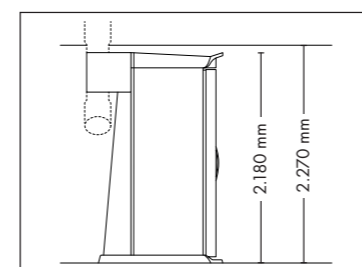

UNIT DIMENSIONS

Closed (length x width x height)
1.400 mm x 1.405 mm x 2.180 mm

Open (length x width x height)
1.400 mm x 1.963 mm x 2.180 mm

STANDARD

WELLNESS PACKAGE

1.760,-

ACCESSOIRES

Price excl. VAT in Euro

UNIT DIMENSIONS

Closed (length x width x height)
2.384 mm x 1.430 mm x 1.534 mm

Open (length x width x height)
2.384 mm x 1.430 mm x 1.942 mm

STANDARD

OPTIONAL FEATURES

2.160,- 930,- 1.499,-

ACCESSOIRES

Price excl. VAT in Euro