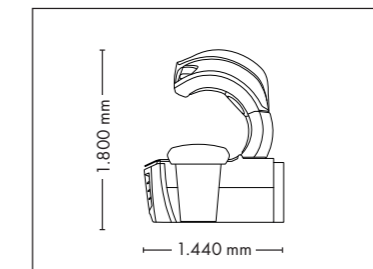

UNIT DIMENSIONS

Closed (length x width x height)
2.384 mm x 1.430 mm x 1.534 mm

Open (length x width x height)
2.384 mm x 1.430 mm x 1.942 mm

STANDARD

OPTIONAL FEATURES

2.160,- 1.320,- 930,- 1.499,-

POWER PACKAGE

UNIT DIMENSIONS

Closed (length x width x height)
2.384 mm x 1.430 mm x 1.534 mm

Open (length x width x height)
2.384 mm x 1.430 mm x 1.942 mm

STANDARD

NEW OPTIONAL FEATURE

OPTIONAL FEATURES

SOUND SYSTEM

POWER PACKAGE

UNIT DIMENSIONS

Closed (length x width x height)
2.384 mm x 1.430 mm x 1.534 mm

Open (length x width x height)
2.384 mm x 1.430 mm x 1.942 mm

STANDARD

NEW OPTIONAL FEATURE

OPTIONAL FEATURES

1.590,- 2.160,- 1.320,- 930,-

UNIT DIMENSIONS

Closed (length x width x height)
2.330 mm x 1.610 mm x 1.480 mm

Open (length x width x height)
2.330 mm x 1.440 mm x 1.800 mm

COLOR

STANDARD

OPTIONAL FEATURES

1.200,- **2.160,-** **1.320,-** **930,-**
30 x (face, décolleté)