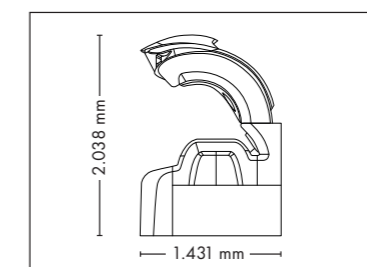

UNIT DIMENSIONS

Closed (length x width x height)
2.384 mm x 1.603 mm x 1.539 mm

Open (length x width x height)
2.384 mm x 1.431 mm x 2.038 mm

STANDARD

STANDARD

ACCESSOIRES

Price excl. VAT in Euro

• Exhaust air duct	410,-
• Exhaust air hose (Ø 300 mm, white, length 3 m, 2 hose clamps)	140,-
• Thermostatic cabin temperature controlling	260,-
• megaTimer	310,-

FULLY EQUIPED

UNIT DIMENSIONS

Closed (length x width x height)
2.384 mm x 1.603 mm x 1.539 mm

Open (length x width x height)
2.384 mm x 1.431 mm x 2.038 mm

STANDARD

OPTIONAL FEATURES

1.510,- 2.300,- 390,-

WELLNESS PACKAGE

UNIT DIMENSIONS

Closed (length x width x height)
2.384 mm x 1.430 mm x 1.534 mm

Open (length x width x height)
2.384 mm x 1.430 mm x 1.942 mm

STANDARD

OPTIONAL FEATURES

2.160,- 1.320,- 930,- 1.499,-

POWER PACKAGE