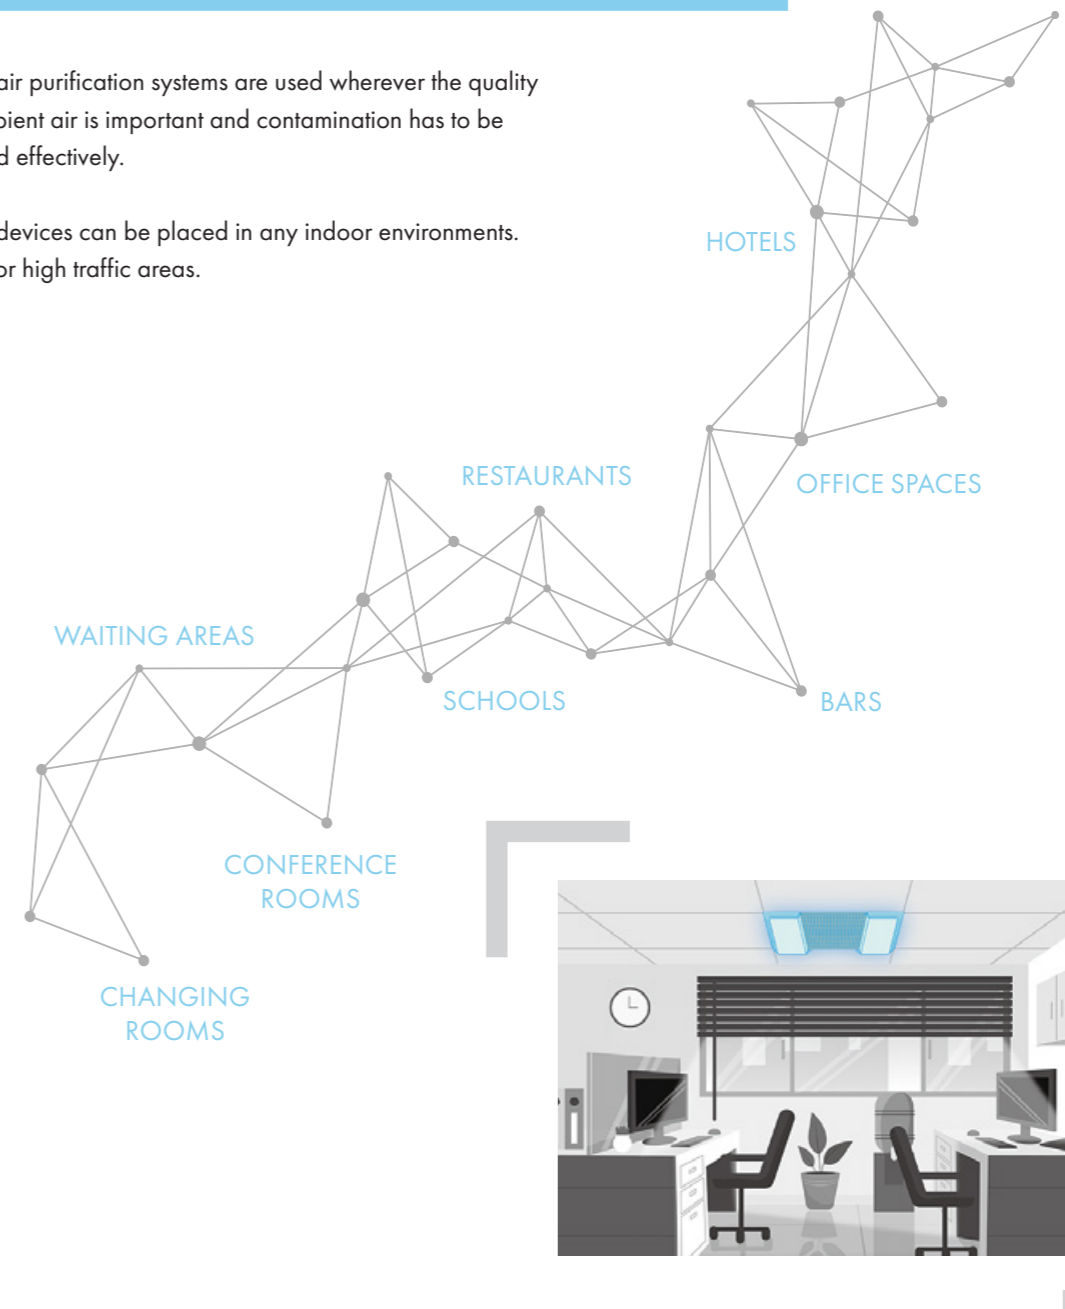

INVISIBLE YET SO IMPORTANT.

The impact of air quality on our lives is often underestimated. Every day we breathe in an average of 10,000 litres of air and in the current situation the quality of this air is even more important.

In closed rooms where people are present, viruses, bacteria and germs can spread quickly. Viruses do not move individually in the air but are enclosed in larger droplets.

When breathing, everyone emits tiny droplets (aerosol particles), which multiply rapidly in the air and may lead to an increased concentration of infectious particles.

Each breath may contain 1,000 to 50,000 droplets. When coughing or sneezing, the droplets are ten times larger. If the supply of fresh air is limited, not only do germs and viruses increase but also the risk of infection and contagion indoors.