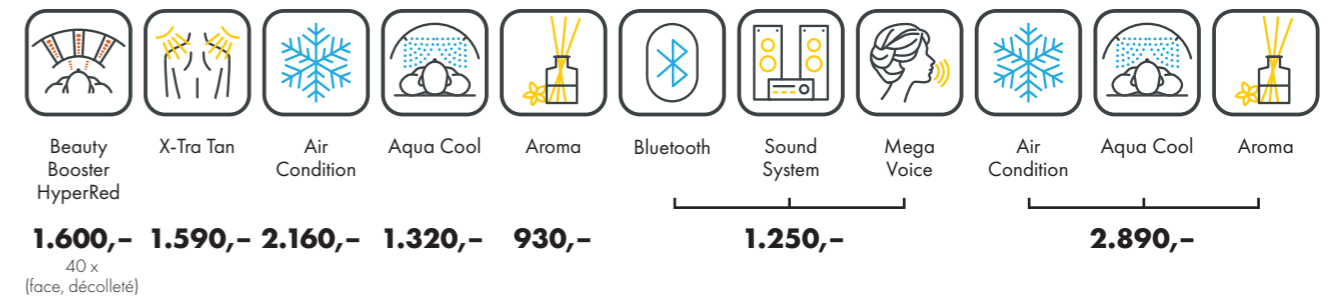

UNIT DIMENSIONS

Closed (length x width x height)
2.384 mm x 1.430 mm x 1.534 mm

Open (length x width x height)
2.384 mm x 1.430 mm x 1.942 mm

STANDARD

NEW OPTIONAL FEATURE

OPTIONAL FEATURES

SOUND SYSTEM

POWER PACKAGE