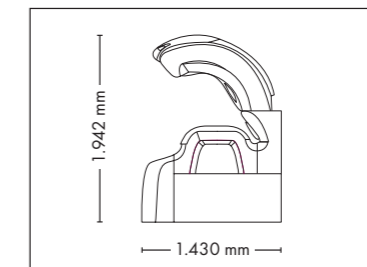

UNIT DIMENSIONS

Closed (length x width x height)
2.384 mm x 1.430 mm x 1.534 mm

Open (length x width x height)
2.384 mm x 1.430 mm x 1.942 mm

STANDARD

OPTIONAL FEATURES

2.160,- 1.320,- 930,- 1.499,-

POWER PACKAGE

UNIT DIMENSIONS

Closed (length x width x height)
2.384 mm x 1.430 mm x 1.534 mm

Open (length x width x height)
2.384 mm x 1.430 mm x 1.942 mm

STANDARD

NEW OPTIONAL FEATURE

OPTIONAL FEATURES

SOUND SYSTEM

POWER PACKAGE

UNIT DIMENSIONS

Closed (length x width x height)
2.384 mm x 1.430 mm x 1.534 mm

Open (length x width x height)
2.384 mm x 1.430 mm x 1.942 mm

STANDARD

NEW OPTIONAL FEATURE

OPTIONAL FEATURES

1.590,- 2.160,- 1.320,- 930,-