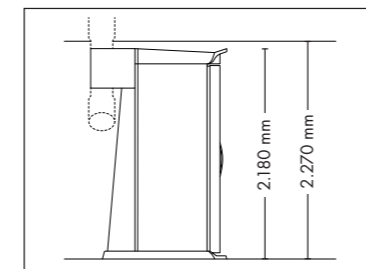

OPTIMA

UV COMPONENTS AND PERFORMANCE

Price excl. VAT in Euro

Optima		18.045,-
Lamps	48 x pureSunlight lamps (190 cm) 4 x beautyLight lamps (80 cm) 100 x Beauty Booster HyperRed	max. 180 W 36 W
Nominal power	10 kW	

UNIT DIMENSIONS

Closed (length x width x height)
1.400 mm x 1.405 mm x 2.180 mm

Open (length x width x height)
1.400 mm x 1.963 mm x 2.180 mm

STANDARD

OPTIONAL FEATURE

VibraNano

4.495,-

SOUND SYSTEM

Bluetooth

Sound System

Mega Voice

1.250,-

WELLNESS PACKAGE

Aqua Cool

Aroma

1.760,-

ACCESSOIRES

Price excl. VAT in Euro

• Exhaust air duct with Exhaust air hose (Ø 300 mm, white, length 3 m, 2 hose clamps)	180,-
• Loudspeakers	170,-
• megaTimer	310,-