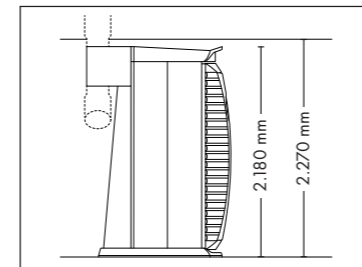

UNIT DIMENSIONS

Closed (length x width x height)
2.384 mm x 1.430 mm x 1.534 mm

Open (length x width x height)
2.384 mm x 1.430 mm x 1.942 mm

STANDARD

OPTIONAL FEATURES

2.160,- 930,- 1.499,-

ACCESSOIRES

Price excl. VAT in Euro

UNIT DIMENSIONS

Closed (length x width x height)
2.330 mm x 1.580 mm x 1.370 mm

Open (length x width x height)
2.330 mm x 1.440 mm x 1.710 mm

COLOR

STANDARD

OPTIONAL FEATURES

SOUND SYSTEM

ACCESSOIRES

Price excl. VAT in Euro

Tower revolution D

15.395,-

Lamps 26 x beautyLight lamps (190 cm)
26 x pureSunlight lamps (190 cm)

max. 180 W
max. 180 W

Nominal power 11 kW

UNIT DIMENSIONS

Closed (length x width x height)
1.400 mm x 1.498 mm x 2.180 mm

UNIT DIMENSIONS

Closed (length x width x height)
2.330 mm x 1.610 mm x 1.480 mm

Open (length x width x height)
2.330 mm x 1.440 mm x 1.800 mm

STANDARD

LIGHT COMPONENTS AND PERFORMANCE

Price excl. VAT in Euro