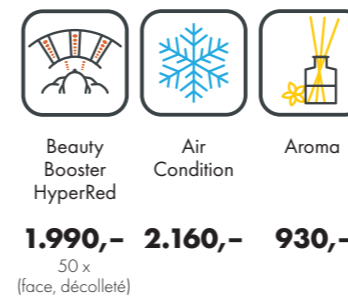

UNIT DIMENSIONS

Closed (length x width x height)
2.330 mm x 1.580 mm x 1.370 mm

Open (length x width x height)
2.330 mm x 1.440 mm x 1.710 mm

COLOR

STANDARD

OPTIONAL FEATURES

SOUND SYSTEM

ACCESSOIRES