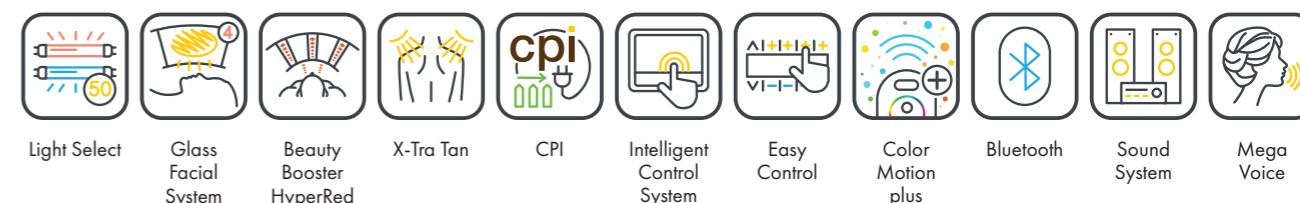

STANDARD

STANDARD

ACCESSOIRES

Price excl. VAT in Euro

• Exhaust air duct	410,-
• Exhaust air hose (Ø 300 mm, white, length 3 m, 2 hose clamps)	140,-
• Thermostatic cabin temperature controlling	260,-
• megaTimer	310,-