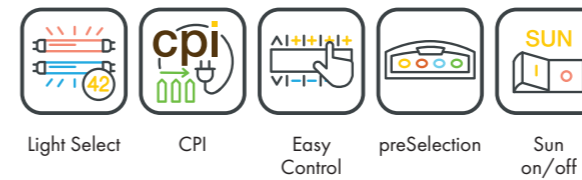

UNIT DIMENSIONS

Closed (length x width x height)
2.330 mm x 1.580 mm x 1.370 mm

Open (length x width x height)
2.330 mm x 1.440 mm x 1.710 mm

COLOR

STANDARD

OPTIONAL FEATURES

SOUND SYSTEM

ACCESSOIRES