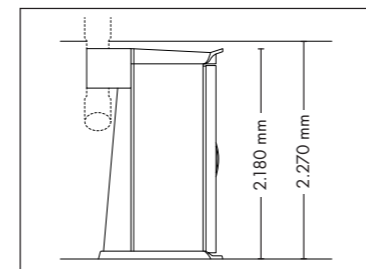

UNIT DIMENSIONS

Closed (length x width x height)
2.384 mm x 1.430 mm x 1.534 mm

Open (length x width x height)
2.384 mm x 1.430 mm x 1.942 mm

STANDARD

NEW OPTIONAL FEATURE

OPTIONAL FEATURES

1.590,- 2.160,- 1.320,- 930,-

OPTIMA DELUXE

UNIT DIMENSIONS

Closed (length x width x height)
2.330 mm x 1.610 mm x 1.480 mm

Open (length x width x height)
2.330 mm x 1.440 mm x 1.800 mm

UV COMPONENTS AND PERFORMANCE

Price excl. VAT in Euro

Lamps 52 x pureSunlight lamps (200 cm)

max. 180 W

Nominal power 9 kW

UNIT DIMENSIONS

Closed (length x width x height)
1.395 mm x 1.233 mm x 2.368 mm

Open (length x width x height)
1.395 mm x 1.843 mm x 2.368 mm

max. 180 W

Nominal power 11 kW

UNIT DIMENSIONS

Closed (length x width x height)
1.400 mm x 1.405 mm x 2.180 mm

Open (length x width x height)
1.400 mm x 1.963 mm x 2.180 mm

STANDARD

Smart Sunlight

Easy Control