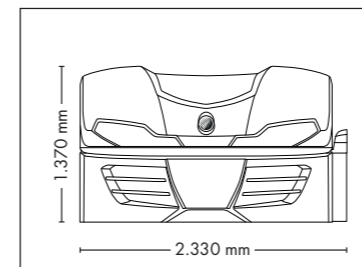

UNIT DIMENSIONS

Closed (length x width x height)
2.384 mm x 1.430 mm x 1.534 mm

Open (length x width x height)
2.384 mm x 1.430 mm x 1.942 mm

STANDARD

OPTIONAL FEATURES

2.160,- 930,- 1.499,-

ACCESSOIRES

Price excl. VAT in Euro

- Exhaust air duct with Exhaust air hose (Ø 300 mm, white, length 3 m, 2 hose clamps) 180,-
- Loudspeakers 170,-
- megaTimer 310,-

REVOLUTION D

UV COMPONENTS AND PERFORMANCE

Price excl. VAT in Euro

revolution D		25.295,-
Canopy	12 x beautyLight lamps (210 cm) 14 x pureSunlight lamps (210 cm)	max. 180 W max. 180 W
Bench	8 x beautyLight lamps (190 cm) 8 x pureSunlight lamps (190 cm)	max. 120 W max. 120 W
Nominal power	10 kW (with AC)	

UNIT DIMENSIONS

Closed (length x width x height)
2.330 mm x 1.580 mm x 1.370 mm

Open (length x width x height)
2.330 mm x 1.440 mm x 1.710 mm

COLOR

STANDARD

OPTIONAL FEATURES

SOUND SYSTEM

ACCESSOIRES