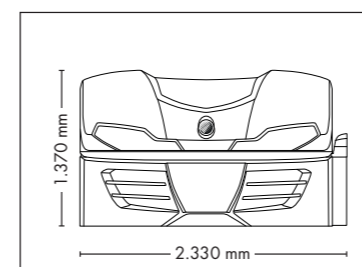

UNIT DIMENSIONS

Closed (length x width x height)
2.384 mm x 1.430 mm x 1.534 mm

Open (length x width x height)
2.384 mm x 1.430 mm x 1.942 mm

STANDARD

OPTIONAL FEATURES

2.160,- 930,- 1.499,-

ACCESSOIRES

Price excl. VAT in Euro

Closed (length x width x height)
2.330 mm x 1.580 mm x 1.370 mm

Open (length x width x height)
2.330 mm x 1.440 mm x 1.710 mm

COLOR

UV COMPONENTS AND PERFORMANCE

Price excl. VAT in Euro

mon amie individual