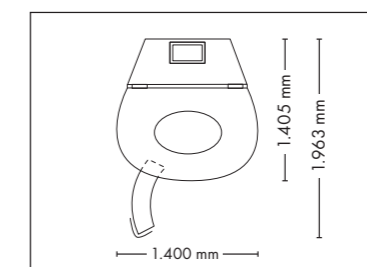

UV COMPONENTS AND PERFORMANCE

Price excl. VAT in Euro

Beauty Shaper

19.995,-

Lamps 50 x beautyLight lamps (190 cm)

max. 180 W

Nominal power 11 kW

BEAUTY - TOWER

UNIT DIMENSIONS

Closed (length x width x height)
1.400 mm x 1.405 mm x 2.180 mm

Open (length x width x height)
1.400 mm x 1.963 mm x 2.180 mm

STANDARD

WELLNESS PACKAGE

1.760,-

ACCESSOIRES

Price excl. VAT in Euro