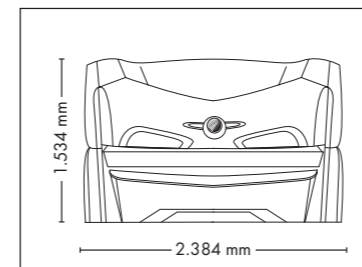

UNIT DIMENSIONS

Closed (length x width x height)
1.400 mm x 1.405 mm x 2.180 mm

Open (length x width x height)
1.400 mm x 1.963 mm x 2.180 mm

STANDARD

WELLNESS PACKAGE

1.760,-

ACCESSOIRES

Price excl. VAT in Euro

UNIT DIMENSIONS

Closed (length x width x height)
2.384 mm x 1.430 mm x 1.534 mm

Open (length x width x height)
2.384 mm x 1.430 mm x 1.942 mm

STANDARD

OPTIONAL FEATURES

2.160,- 930,- 1.499,-

ACCESSOIRES

Price excl. VAT in Euro