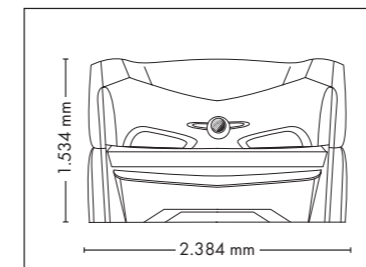

FULLY EQUIPED

UNIT DIMENSIONS

Closed (length x width x height)
2.384 mm x 1.603 mm x 1.539 mm

Open (length x width x height)
2.384 mm x 1.431 mm x 2.038 mm

STANDARD

OPTIONAL FEATURES

1.510,- 2.300,- 390,-

WELLNESS PACKAGE

UNIT DIMENSIONS

Closed (length x width x height)
2.384 mm x 1.430 mm x 1.534 mm

Open (length x width x height)
2.384 mm x 1.430 mm x 1.942 mm

STANDARD

OPTIONAL FEATURES

2.160,- 1.320,- 930,- 1.499,-

POWER PACKAGE

UNIT DIMENSIONS

Closed (length x width x height)
2.384 mm x 1.430 mm x 1.534 mm

Open (length x width x height)
2.384 mm x 1.430 mm x 1.942 mm

STANDARD

NEW OPTIONAL FEATURE

OPTIONAL FEATURES

SOUND SYSTEM

POWER PACKAGE

UNIT DIMENSIONS

Closed (length x width x height)
2.384 mm x 1.430 mm x 1.534 mm

Open (length x width x height)
2.384 mm x 1.430 mm x 1.942 mm

STANDARD

NEW OPTIONAL FEATURE

OPTIONAL FEATURES

1.590,- 2.160,- 1.320,- 930,-