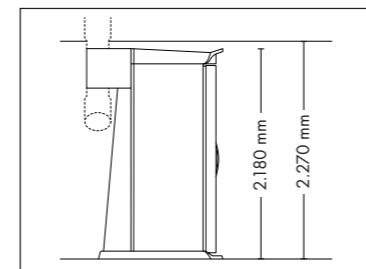

UNIT DIMENSIONS

Closed (length x width x height)
2.384 mm x 1.430 mm x 1.534 mm

Open (length x width x height)
2.384 mm x 1.430 mm x 1.942 mm

STANDARD

NEW OPTIONAL FEATURE

OPTIONAL FEATURES

1.590,- 2.160,- 1.320,- 930,-

OPTIMA DELUXE

UNIT DIMENSIONS

Closed (length x width x height)
2.330 mm x 1.610 mm x 1.480 mm

Open (length x width x height)
2.330 mm x 1.440 mm x 1.800 mm

UV COMPONENTS AND PERFORMANCE

Price excl. VAT in Euro

UNIT DIMENSIONS

Closed (length x width x height)
1.400 mm x 1.405 mm x 2.180 mm

Open (length x width x height)
1.400 mm x 1.963 mm x 2.180 mm

STANDARD

Light Select

Easy Control

Body Fan

OPTIONAL FEATURE