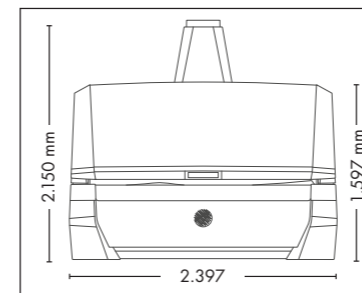

Colors are available for all UV-configurations

AIRPURIFICATION
OPTIONAL**
1499,- EURO

FULLY EQUIPED

UNIT DIMENSIONS

COLOR

Closed (length x width x height)
2.397 mm x 1.502 mm x 1.597 mm

Open (length x width x height)
2.397 mm x 1.502 mm x 1.998 mm