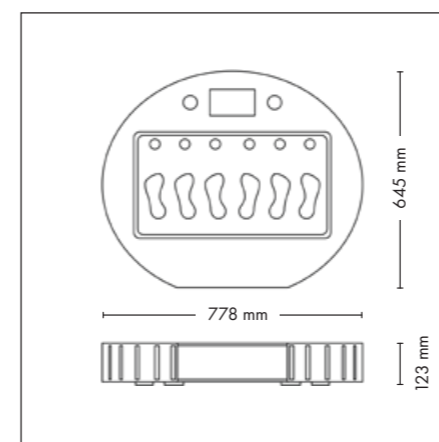

UNIT DIMENSIONS (length x width x height)

Option 1 (length x width x height)
778 mm x 645 mm x 123 mm

Option 2 (length x width x height)
762 mm x 572 mm x 123 mm