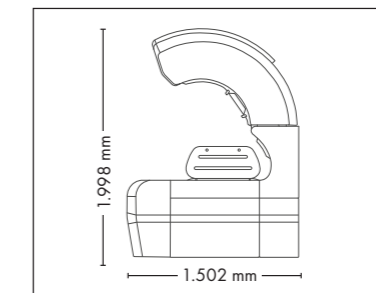

Colors are available for all UV-configurations

AIRPURIFICATION
OPTIONAL**
1499,- EURO

FULLY EQUIPED

UNIT DIMENSIONS

COLOR

Closed (length x width x height)
2.397 mm x 1.502 mm x 1.597 mm

Open (length x width x height)
2.397 mm x 1.502 mm x 1.998 mm