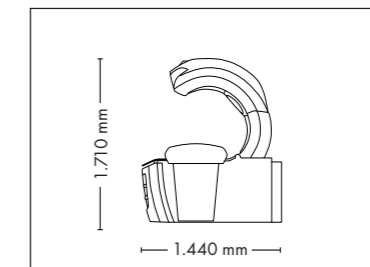

UNIT DIMENSIONS

Closed (length x width x height)
2.384 mm x 1.430 mm x 1.534 mm

Open (length x width x height)
2.384 mm x 1.430 mm x 1.942 mm

STANDARD

OPTIONAL FEATURES

2.160,- 930,- 1.499,-

ACCESSOIRES

Price excl. VAT in Euro

- Exhaust air duct with Exhaust air hose (Ø 300 mm, white, length 3 m, 2 hose clamps) 180,-
- Loudspeakers 170,-
- megaTimer 310,-

REVOLUTION D

UV COMPONENTS AND PERFORMANCE

Price excl. VAT in Euro

revolution D		25.295,-
Canopy	12 x beautyLight lamps (210 cm) 14 x pureSunlight lamps (210 cm)	max. 180 W max. 180 W
Bench	8 x beautyLight lamps (190 cm) 8 x pureSunlight lamps (190 cm)	max. 120 W max. 120 W
Nominal power	10 kW (with AC)	

UNIT DIMENSIONS

Closed (length x width x height)
2.330 mm x 1.580 mm x 1.370 mm

Open (length x width x height)
2.330 mm x 1.440 mm x 1.710 mm

COLOR

STANDARD

OPTIONAL FEATURES

SOUND SYSTEM

ACCESSOIRES