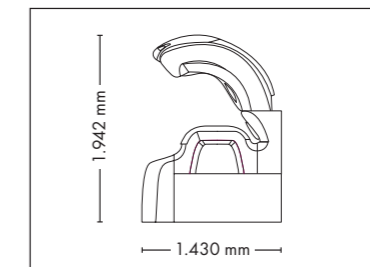

UNIT DIMENSIONS

Closed (length x width x height)
2.384 mm x 1.430 mm x 1.534 mm

Open (length x width x height)
2.384 mm x 1.430 mm x 1.942 mm

STANDARD

OPTIONAL FEATURES

2.160,- 1.320,- 930,- 1.499,-

POWER PACKAGE

UNIT DIMENSIONS

Closed (length x width x height)
2.384 mm x 1.430 mm x 1.534 mm

Open (length x width x height)
2.384 mm x 1.430 mm x 1.942 mm

STANDARD

NEW OPTIONAL FEATURE

OPTIONAL FEATURES

1.590,- 2.160,- 1.320,- 930,-

OPTIMA DELUXE

UNIT DIMENSIONS

Closed (length x width x height)
2.330 mm x 1.610 mm x 1.480 mm

Open (length x width x height)
2.330 mm x 1.440 mm x 1.800 mm

UV COMPONENTS AND PERFORMANCE

Price excl. VAT in Euro