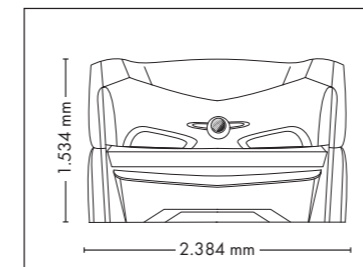

FULLY EQUIPED

UNIT DIMENSIONS

Closed (length x width x height)
2.384 mm x 1.603 mm x 1.539 mm

Open (length x width x height)
2.384 mm x 1.431 mm x 2.038 mm

STANDARD

OPTIONAL FEATURES

1.510,- 2.300,- 390,-

WELLNESS PACKAGE

UNIT DIMENSIONS

Closed (length x width x height)
2.384 mm x 1.430 mm x 1.534 mm

Open (length x width x height)
2.384 mm x 1.430 mm x 1.942 mm

STANDARD

OPTIONAL FEATURES

2.160,- 1.320,- 930,- 1.499,-

POWER PACKAGE

UNIT DIMENSIONS

Closed (length x width x height)
2.384 mm x 1.430 mm x 1.534 mm

Open (length x width x height)
2.384 mm x 1.430 mm x 1.942 mm

STANDARD

NEW OPTIONAL FEATURE

OPTIONAL FEATURES

SOUND SYSTEM

POWER PACKAGE

UNIT DIMENSIONS

Closed (length x width x height)
2.384 mm x 1.430 mm x 1.534 mm

Open (length x width x height)
2.384 mm x 1.430 mm x 1.942 mm

STANDARD

NEW OPTIONAL FEATURE

OPTIONAL FEATURES

1.590,- 2.160,- 1.320,- 930,-