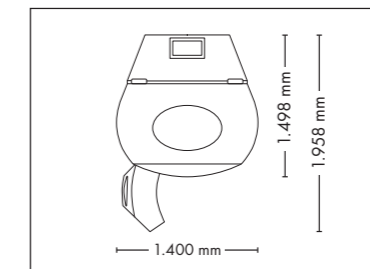

UNIT DIMENSIONS

Closed (length x width x height)
1.400 mm x 1.405 mm x 2.180 mm

Open (length x width x height)
1.400 mm x 1.963 mm x 2.180 mm

STANDARD

WELLNESS PACKAGE

1.760,-

ACCESSOIRES

Price excl. VAT in Euro

UNIT DIMENSIONS

Closed (length x width x height)
2.384 mm x 1.430 mm x 1.534 mm

Open (length x width x height)
2.384 mm x 1.430 mm x 1.942 mm

STANDARD

OPTIONAL FEATURES

2.160,- 930,- 1.499,-

ACCESSOIRES

Price excl. VAT in Euro

COLLARIUM - TOWER

UNIT DIMENSIONS

Closed (length x width x height)
1.400 mm x 1.498 mm x 2.180 mm

Open (length x width x height)
1.400 mm x 1.958 mm x 2.180 mm

COLOR

STANDARD

Light Select Easy Control Sun on/off Body Fan