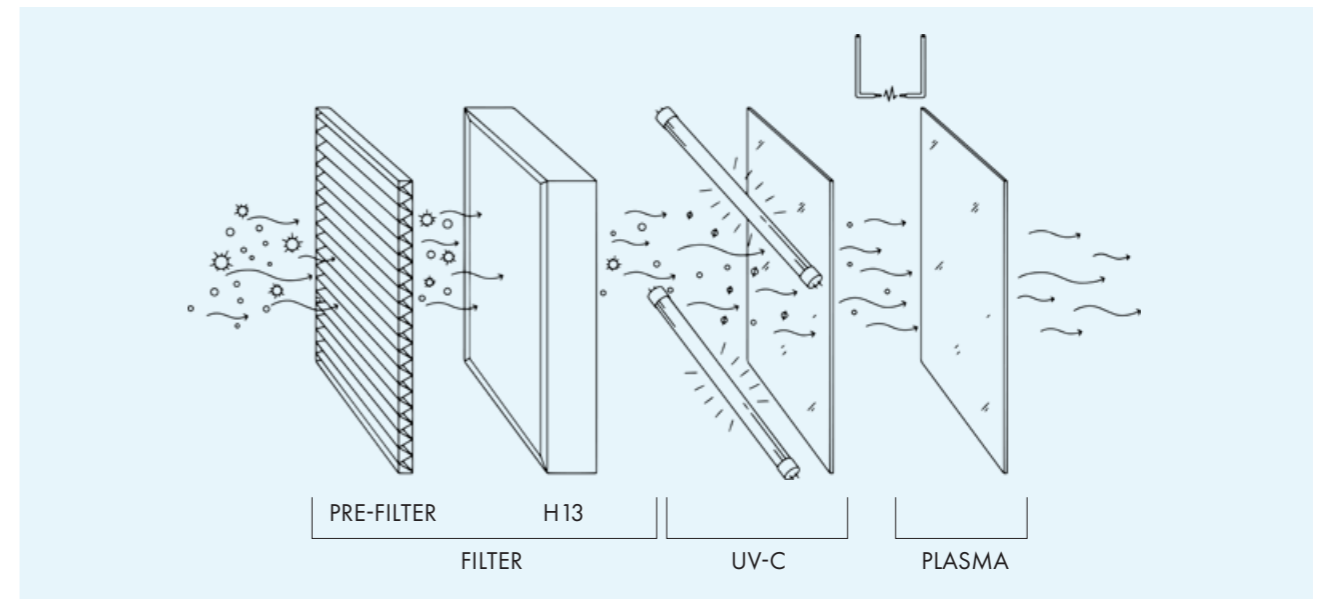

AIRANGEL

TRIPLE AIRPURIFICATION
FROM THE UV-SPECIALIST

AIRANGEL AP-10

www.airangel.eu

OPTIMAL AIRFLOW.

Using the newly developed AirAngel AP-10 we are now able to offer 99,9% purified air during the tanning session. Every unit of the following series can be ordered or retrofitted with the air purification device: P9S-Series, P9-Serie, 8000er-Serie, 6000er Serie, Opima alpha deluxe, Mon amie s and Mon amie i.