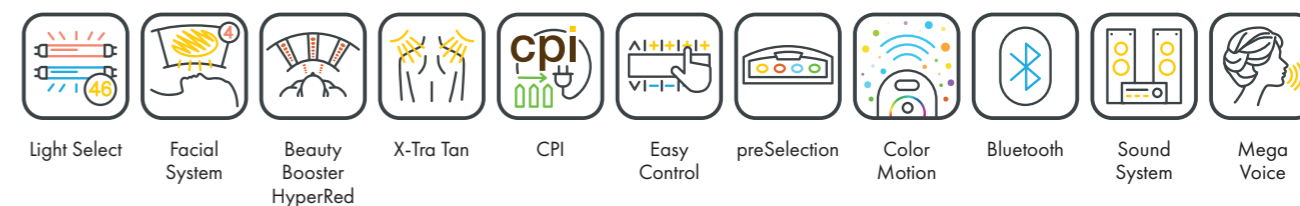

6900 ALPHA EXTRASUN

UV COMPONENTS AND PERFORMANCE

Price excl. VAT in Euro

6900 alpha extraSun

39.595,-

Canopy	20 x pureSunlight lamps (180 cm)	max. 200 W
	6 x extraSunlight lamps (180 cm)	80 W
	4 x pureFacials	max. 500 W
	2 x Shoulder tanner	250 W
	40 x Beauty Booster HyperRed (face, décolleté)	
Bench	20 x pureSunlight lamps (190 cm)	max. 200 W
Nominal power	14 kW (with AC)	

UNIT DIMENSIONS

Closed (length x width x height)
2.384 mm x 1.430 mm x 1.534 mm

Open (length x width x height)
2.384 mm x 1.430 mm x 1.942 mm

STANDARD

OPTIONAL FEATURES

2.160,- 1.320,- 930,- 1.499,-

POWER PACKAGE

2.890,-

ACCESSOIRES

Price excl. VAT in Euro

• Exhaust air duct	410,-
• Exhaust air hose (Ø 300 mm, white, length 3 m, 2 hose clamps)	140,-
• Thermostatic cabin temperature controlling	260,-
• megaTimer	310,-